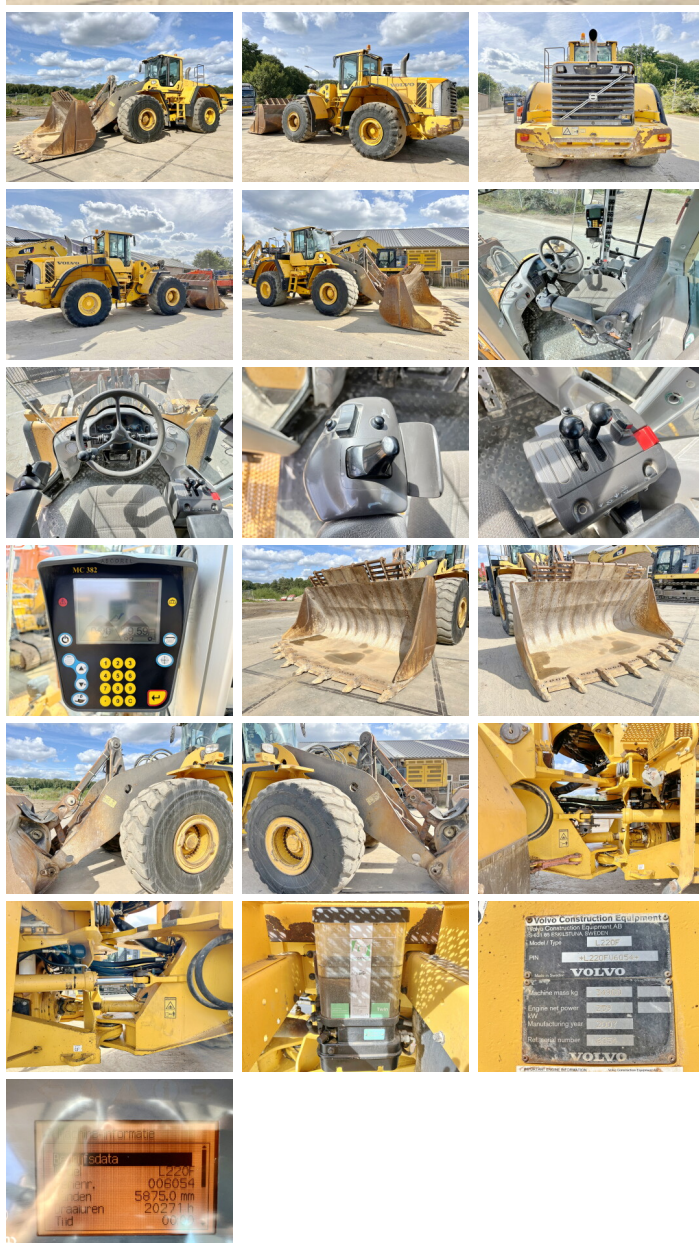

Volvo

Volvo L220F

€ 42.500escl.

Anno **2007**
Numero di riferimento **BM005724**
Ore **20.271**

Algemeen

Genere L220F
Posizione Veldhoven, Netherlands
Certificaat EPA

Descrizione Available at Boss Machinery! This Volvo L220F Wheel Loader from 2007 has an engine power of 259 kW and counts 20271 operational hours. The total weight of this Volvo L220F is 34900 kg and the dimensions are 9.80 x 3.50 x 3.70 . Furthermore, this L220F is equipped with Beacon, CDC Steering, Aria condizionata, Camera, Weighing system, Ingrassaggio centralizzato. The Volvo Wheel Loader also has a EPA marking. Do you want more information or do you want to try the Volvo L220F at our yard? Please let us know.

Maten / Gewichten

Dimensioni L*L*A 9.80 x 3.50 x 3.70
Peso 34900

Technische informatie

Guidare le configurazioni 4x4

Motor informatie

Marchio del motore Volvo
D12D
Cilindri 6
Turbo
Capacità in kW 259

Banden / Rupsen

20% 20% 29.5R25
20% 20% 29.5R25

BOSS

MACHINERY

Opties

Beacon

CDC Steering

Aria condizionata

Camera

Weighing system

Ingrassaggio centralizzato