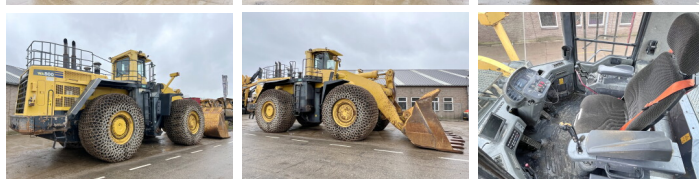

Komatsu

Komatsu WA800-3E0

BOSS
MACHINERY

€ 188.000escl.

Anno **2007**
Numero di riferimento **BM005517**
Ore **21.923**

Algemeen

Genere **WA800-3E0**
Posizione **Veldhoven, Netherlands**
Certificaat **CE**

Descrizione

Available at Boss Machinery! This Komatsu WA800-3E0 Wheel Loader from 2007 has an engine power of 636 kW and counts 21923 operational hours. The total weight of this Komatsu WA800-3E0 is 104500 kg and the dimensions are 12.10 x 4.80 x 5.3. Furthermore, this WA800-3E0 is equipped with Camera, Aria condizionata, Radio, Backup alarm, Ingrassaggio centralizzato. The Komatsu Wheel Loader also has a CE marking. Do you want more information or do you want to try the Komatsu WA800-3E0 at our yard? Please let us know.

Maten / Gewichten

Peso **104500**
Dimensioni L*L*A **12.10 x 4.80 x 5.3**

Technische informatie

Guidare le configurazioni **4x4**

Motor informatie

Marchio del motore **Komatsu**
?????????? ?????? **SAA12V140E-3**
Cilindri **12**
Turbo
Capacità in kW **636**

Banden / Rupsen

60% 60%

Bridgestone 45/65R45 +
Chains