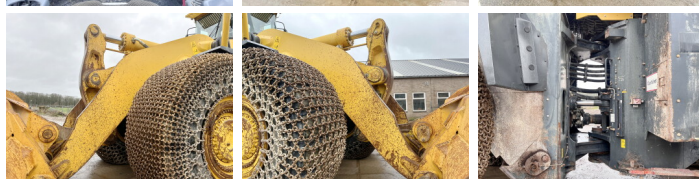

Komatsu

Komatsu WA800-3E0

BOSS
MACHINERY

€ 188.000escl.

Anno **2007**
Numero di riferimento **BM005517**
Ore **21.923**

Algemeen

Genere **WA800-3E0**
Posizione **Veldhoven, Netherlands**
Certificaat **CE**

Descrizione

Available at Boss Machinery! This Komatsu WA800-3E0 Wheel Loader from 2007 has an engine power of 636 kW and counts 21923 operational hours. The total weight of this Komatsu WA800-3E0 is 104500 kg and the dimensions are 12.10 x 4.80 x 5.3. Furthermore, this WA800-3E0 is equipped with Camera, Aria condizionata, Radio, Backup alarm, Ingrassaggio centralizzato. The Komatsu Wheel Loader also has a CE marking. Do you want more information or do you want to try the Komatsu WA800-3E0 at our yard? Please let us know.

Maten / Gewichten

Peso **104500**
Dimensioni L*L*A **12.10 x 4.80 x 5.3**

Technische informatie

Guidare le configurazioni **4x4**

Motor informatie

Marchio del motore **Komatsu**
?????????? ?????? **SAA12V140E-3**
Cilindri **12**
Turbo
Capacità in kW **636**

Banden / Rupsen

60% 60%

Bridgestone 45/65R45 +
Chains