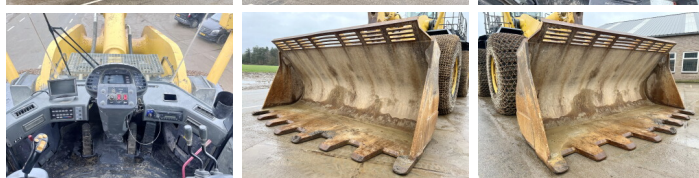

Komatsu

Komatsu WA800-3E0

BOSS
MACHINERY

€ 188.000escl.

Anno **2007**
Numero di riferimento **BM005517**
Ore **21.923**

Algemeen

Genere **WA800-3E0**
Posizione **Veldhoven, Netherlands**
Certificaat **CE**

Descrizione

Available at Boss Machinery! This Komatsu WA800-3E0 Wheel Loader from 2007 has an engine power of 636 kW and counts 21923 operational hours. The total weight of this Komatsu WA800-3E0 is 104500 kg and the dimensions are 12.10 x 4.80 x 5.3. Furthermore, this WA800-3E0 is equipped with Camera, Aria condizionata, Radio, Backup alarm, Ingrassaggio centralizzato. The Komatsu Wheel Loader also has a CE marking. Do you want more information or do you want to try the Komatsu WA800-3E0 at our yard? Please let us know.

Maten / Gewichten

Peso **104500**
Dimensioni L*L*A **12.10 x 4.80 x 5.3**

Technische informatie

Guidare le configurazioni **4x4**

Motor informatie

Marchio del motore **Komatsu**
?????????? ?????? **SAA12V140E-3**
Cilindri **12**
Turbo
Capacità in kW **636**

Banden / Rupsen

60% 60%

Bridgestone 45/65R45 +
Chains