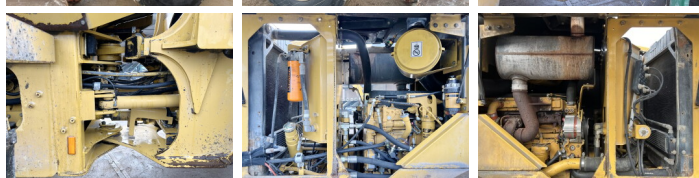

Caterpillar

Caterpillar 928G

BOSS
MACHINERY

€ 24.500escl.

Anno **1997**
Numero di riferimento **BM005541**
Ore **10.097**

Algemeen

Genere **928G**
Posizione **Veldhoven, Netherlands**
Dutch vehicle
First owner
Certificaat **CE**
Chassis nummer **7SR00252**

Descrizione

Available at Boss Machinery! This Caterpillar 928G Wheel Loader from 1997 has an engine power of 93 kW and counts 10097 operational hours. Always worked in The Netherlands. Bought from the first owner. The total weight of this Caterpillar 928G is 12600 kg and the dimensions are 7.65 x 2.75 x 3.30. Furthermore, this 928G is equipped with Ingrassaggio centralizzato. The Caterpillar Wheel Loader also has a CE marking. Do you want more information or do you want to try the Caterpillar 928G at our yard? Please let us know.

Maten / Gewichten

Peso **12600**
Dimensioni L*L*A **7.65 x 2.75 x 3.30**

Technische informatie

Guidare le configurazioni **4 x 4**

Motor informatie

Marchio del motore **Caterpillar**
?????????? ?????? **3116T**
Cilindri **6**
Turbo
Capacità in kW **93**

Banden / Rupsen

70% 70%

20.5 R25

70% 70%

20.5 R25

Opties

Ingrassaggio centralizzato