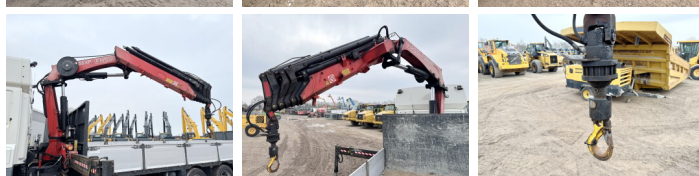

DAF

DAF CF85.410 + Fassi F215A Crane + Trailer

BOSS
MACHINERY

Anno 2011
Numero di riferimento BC000272
Chilometraggio 1.430.104

Algemeen

Genere CF85.410 + 21m Crane + Trailer
Posizione Veldhoven, Netherlands
Dutch vehicle
Total seats 2
Chassis nummer XLRAS85MCOE896105

Descrizione Available at Boss Machinery! This DAF CF85.410 + 21m Crane + Trailer Truck from 2011 has an engine power of 300 kW and has 1430104 kilometres on the clock. Always worked in The Netherlands. The total weight of this DAF CF85.410 + 21m Crane + Trailer is 20850 kg and the dimensions are -. Furthermore, this CF85.410 + 21m Crane + Trailer is equipped with Aria condizionata, AdBlue, Power Steering, Cruise Control, Air Brakes, Tachograaf, Radio, Bluetooth, Bed, Heated Mirrors. Do you want more information or do you want to try the DAF CF85.410 + 21m Crane + Trailer at our yard? Please let us know.

Maten / Gewichten

Peso 20850
Capacità di carico massimo 44000
GCW 64850

Technische informatie

Riduttore Manual

Motor informatie

Cilindri 6
Capacità in kW 300

Banden / Rupsen