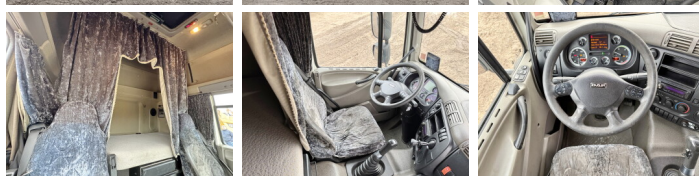

DAF

DAF CF85.410 + Fassi F215A Crane + Trailer

BOSS
MACHINERY

Anno 2011
Numero di riferimento BC000272
Chilometraggio 1.430.104

Algemeen

Genere CF85.410 + 21m Crane + Trailer
Posizione Veldhoven, Netherlands
Dutch vehicle
Total seats 2
Chassis nummer XLRAS85MCOE896105

Descrizione Available at Boss Machinery! This DAF CF85.410 + 21m Crane + Trailer Truck from 2011 has an engine power of 300 kW and has 1430104 kilometres on the clock. Always worked in The Netherlands. The total weight of this DAF CF85.410 + 21m Crane + Trailer is 20850 kg and the dimensions are -. Furthermore, this CF85.410 + 21m Crane + Trailer is equipped with Aria condizionata, AdBlue, Power Steering, Cruise Control, Air Brakes, Tachograaf, Radio, Bluetooth, Bed, Heated Mirrors. Do you want more information or do you want to try the DAF CF85.410 + 21m Crane + Trailer at our yard? Please let us know.

Maten / Gewichten

Peso 20850
Capacità di carico massimo 44000
GCW 64850

Technische informatie

Riduttore Manual

Motor informatie

Cilindri 6
Capacità in kW 300

Banden / Rupsen