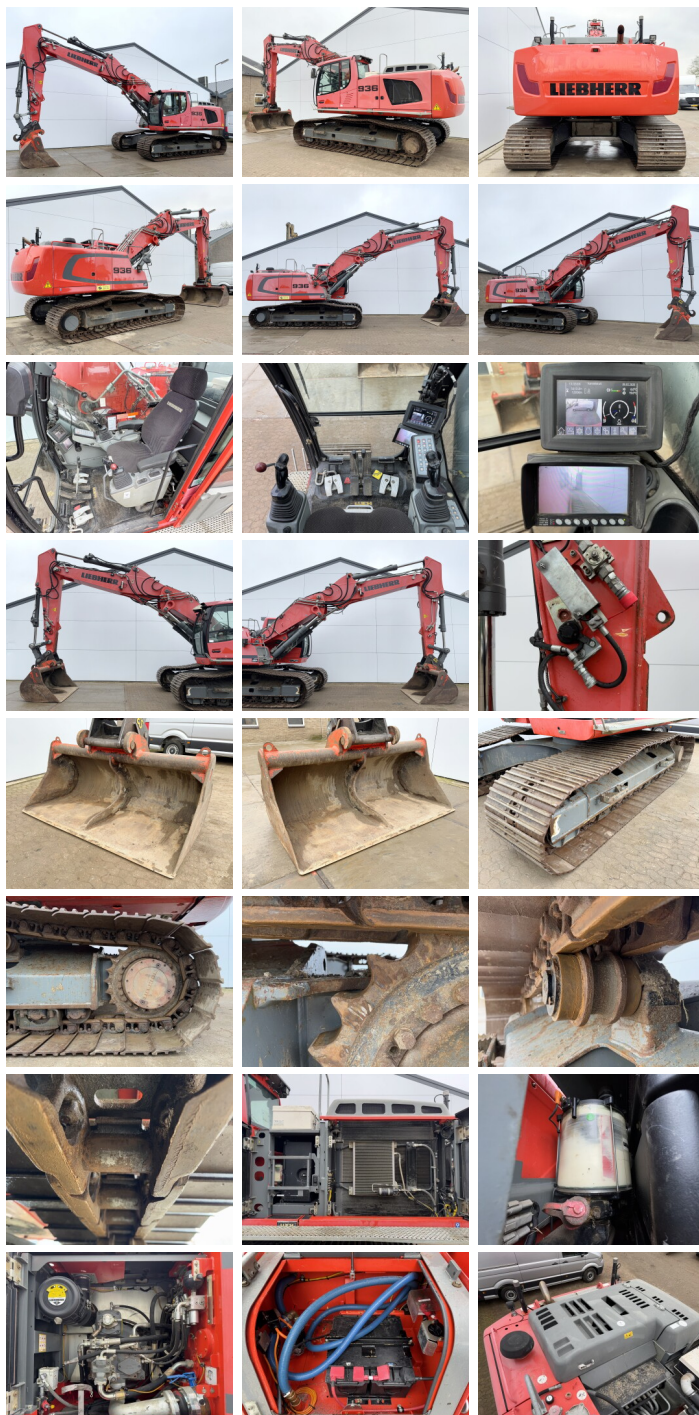

Liebherr

Liebherr R936LC

€ 56.500escl.

Anno 2015
Numero di riferimento BM006505
Ore 12.096

Algemeen

Genere R936LC
Posizione Veldhoven, Netherlands
Dutch vehicle
Certificaat CE + EPA
Chassis nummer WLHZ1148PZC040310

Descrizione

Available at Boss Machinery! This Liebherr R936LC Excavator from 2015 has an engine power of 160 kW and counts 12096 operational hours. Always worked in The Netherlands. The total weight of this Liebherr R936LC is 34800 kg and the dimensions are 11.10 x 3.49 x 3.32. Furthermore, this R936LC is equipped with Attacco rapido, Camera, AdBlue, Heated Seat, Radio, Air Suspension Seat, Bluetooth, Pressurised Cabin, Aria condizionata, Funzione idraulica supplementare, Funzione del martello, Ingrassaggio centralizzato. The Liebherr Excavator also has a CE + EPA marking. Do you want more information or do you want to try the Liebherr R936LC at our yard? Please let us know.

Maten / Gewichten

Dimensioni L*L*A 11.10 x 3.49 x 3.32
Peso 34800

Motor informatie

Marchio del motore Liebherr
????????? ?????? D934 A7
Turbo
Capacità in kW 160

Banden / Rupsen

Larghezza del piatto 90 cm

BOSS

MACHINERY

Opties

Attacco rapido

Camera

AdBlue

Heated Seat

Radio

Air Suspension Seat