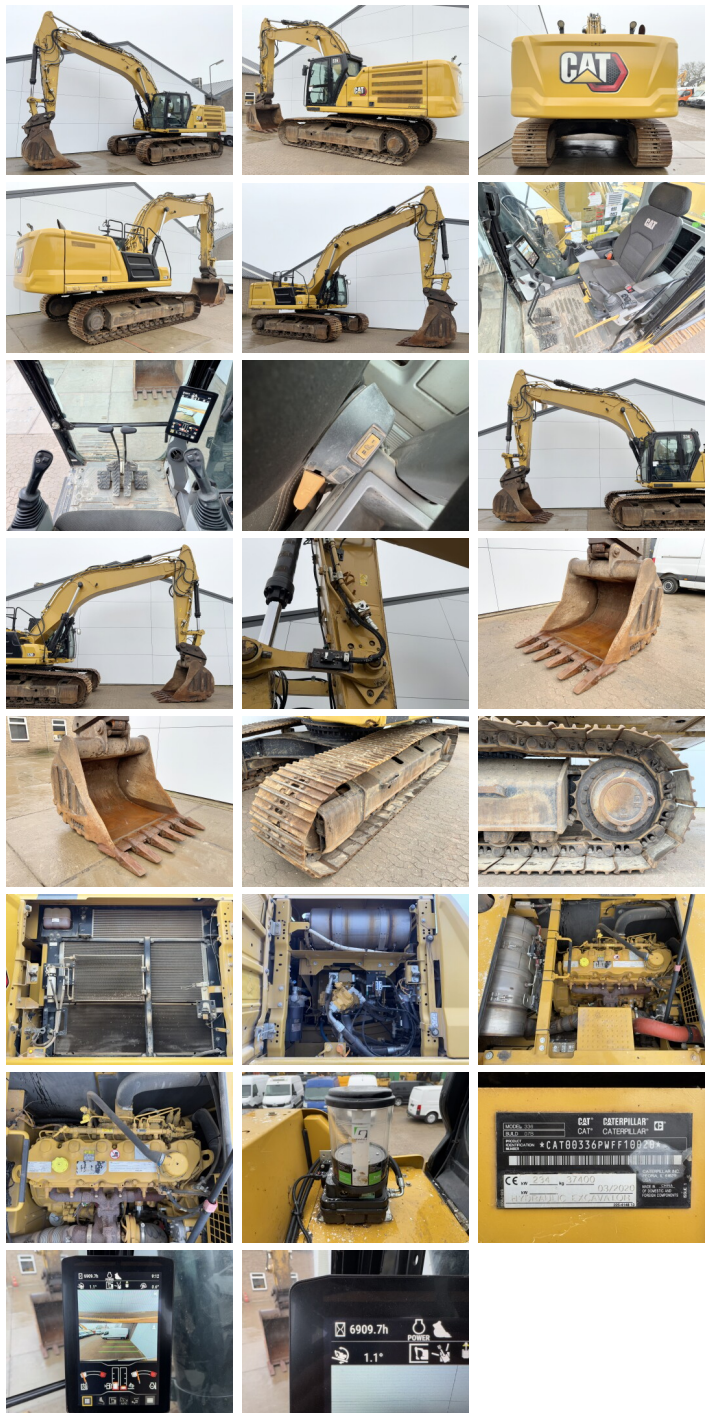

## Descrizione

Available at Boss Machinery! This Caterpillar 336 07B - Next Gen Excavator from 2020 has an engine power of 234 kW and counts 6909 operational hours. The total weight of this Caterpillar 336 07B - Next Gen is 37400 kg and the dimensions are 11.00 x 3.29 x 3.90. Furthermore, this 336 07B - Next Gen is equipped with Camera, AdBlue, Heated Seat, Attacco rapido, Bluetooth, Parking Heater, Aria condizionata, Radio, Funzione idraulica supplementare, Funzione del martello, Ingrassaggio centralizzato. The Caterpillar Excavator also has a CE marking. Do you want more information or do you want to try the Caterpillar 336 07B - Next Gen at our yard? Please let us know.

## Maten / Gewichten

Dimensioni L\*L\*A 11.00 x 3.29 x 3.90  
Peso 37400

## Banden / Rupsen

**BOSS**  
MACHINERY

Piatto %	30
Pignone%	20
Catena%	40
Larghezza del piatto	70 cm