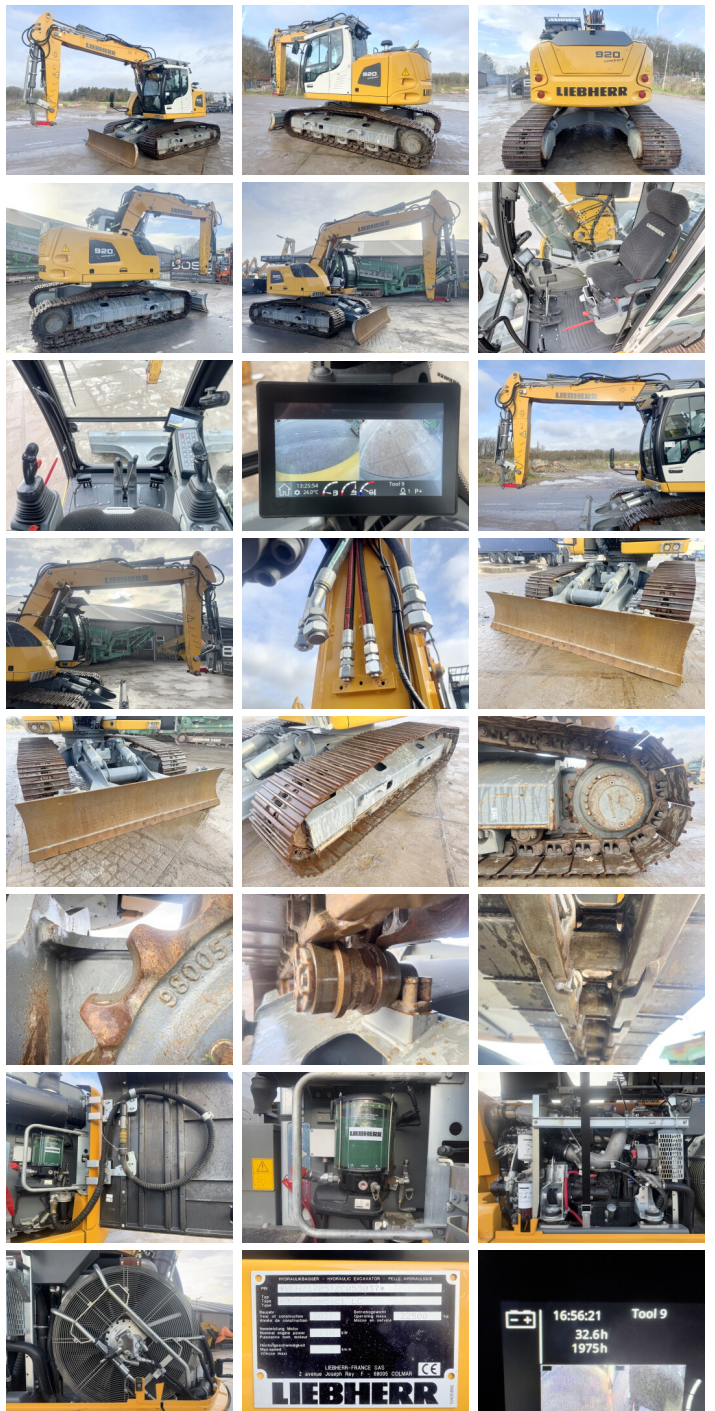

Descrizione

Available at Boss Machinery! This Liebherr R920LC Compact Excavator from 2021 has an engine power of 110 kW and counts 1975 operational hours. The total weight of this Liebherr R920LC Compact is 22500 kg and the dimensions are 8.25 x 2.85 x 3.20. Furthermore, this R920LC Compact is equipped with Aria condizionata, Heated Seat, AdBlue, Camera, Bluetooth, Funzione idraulica supplementare, Funzione del martello, Ingrassaggio centralizzato. The Liebherr Excavator also has a CE marking. Do you want more information or do you want to try the Liebherr R920LC Compact at our yard? Please let us know.

Maten / Gewichten

Dimensioni L*L*A 8.25 x 2.85 x 3.20
Peso 22500

Technische informatie

German Machine

Motor informatie

Marchio del motore FPT
?????????? ??????
Cilindri 4
Turbo
Capacità in kW 110

BOSS

MACHINERY