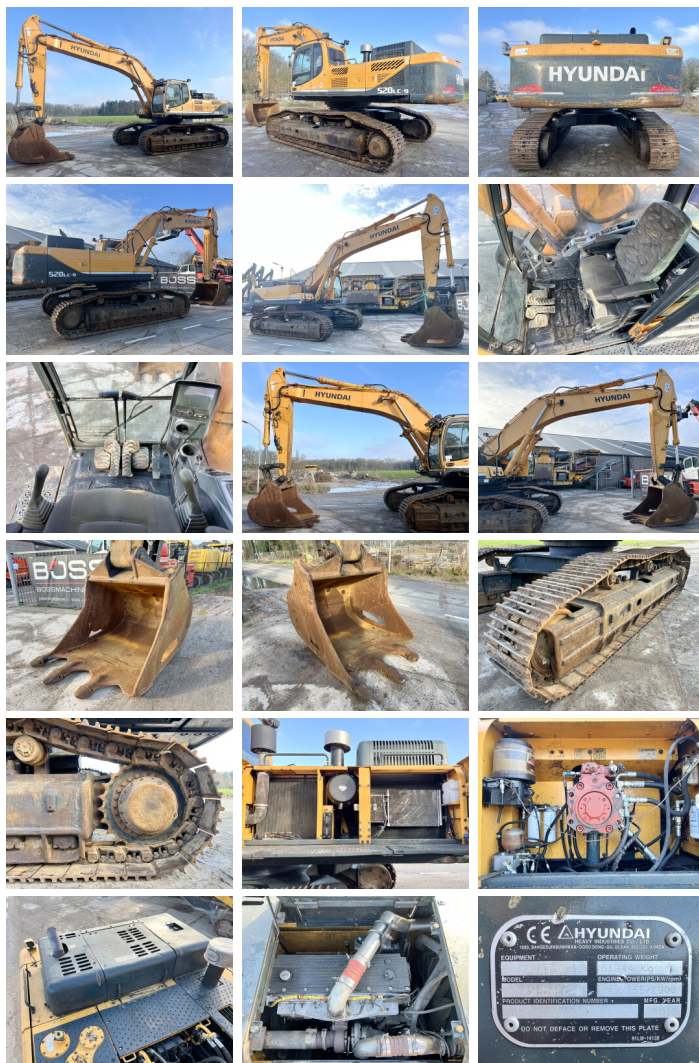

Hyundai

Hyundai R520LC-9

BOSS
MACHINERY

€ 56.500escl.

Anno **2012**
Numero di riferimento **BM005620**
Ore **23.077**

Algemeen

Genere **R520LC-9**
Posizione **Veldhoven, Netherlands**
Certificaat **CE + EPA**
Chassis nummer **HHKHZB02AC0000138**

Descrizione

Available at Boss Machinery! This Hyundai R520LC-9 Excavator from 2012 has an engine power of 255 kW and counts 23077 operational hours. The total weight of this Hyundai R520LC-9 is 52675 kg and the dimensions are 12.20 x 3.70 x 3.90. Furthermore, this R520LC-9 is equipped with Camera, Radio, Aria condizionata, Funzione idraulica supplementare, Funzione del martello, Ingrassaggio centralizzato. The Hyundai Excavator also has a CE + EPA marking. Do you want more information or do you want to try the Hyundai R520LC-9 at our yard? Please let us know.

Maten / Gewichten

Peso **52675**
Dimensioni L*L*A **12.20 x 3.70 x 3.90**

Motor informatie

Marchio del motore **Cummins**
?????????? ?????? **QSM11**
Turbo
Capacità in kW **255**

Banden / Rupsen

Piatto % **70**
Catena% **70**
Pignone% **80**
Larghezza del piatto **70 cm**