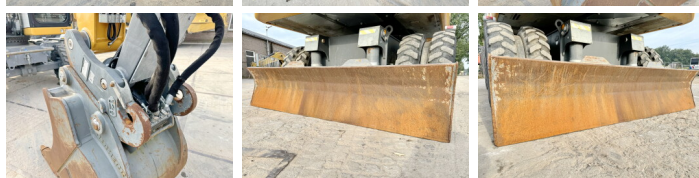

Liebherr

Liebherr A920 EW Litronic - Likufix

€ 110.000escl.

Anno **2019**
Numero di riferimento **BM006044**
Ore **3.973**

Algemeen

Genere A920 EW Litronic - Likufix
Posizione Veldhoven, Netherlands
Blade 275cm - Refueling pump system - Likufix SW48 quick coupler - tilting hydraulic - hammer function - Rotation function - boom 380cm - stick 245cm - GPS prepared
Overig
Certificaat CE + EPA
Chassis nummer 115409

Available at Boss Machinery! This Liebherr A920 EW Litronic - Likufix Wheeled Excavator from 2019 has an engine power of 129 kW and counts 3973 operational hours. The total weight of this Liebherr A920 EW Litronic - Likufix is 20500 kg and the dimensions are 9.05 x 2.75 x 3.45. Furthermore, this A920 EW Litronic - Likufix is equipped with Backup alarm, Heated Seat, Attacco rapido, AdBlue, Camera, Aria condizionata, Radio, Funzione idraulica supplementare, Funzione del martello, Ingrassaggio centralizzato. The Liebherr Wheeled Excavator also has a CE + EPA marking. Do you want more information or do you want to try the Liebherr A920 EW Litronic - Likufix at our yard? Please let us know.

Maten / Gewichten

Dimensioni L*L*A 9.05 x 2.75 x 3.45
Peso 20500

Technische informatie

German Machine

BOSS
MACHINERY