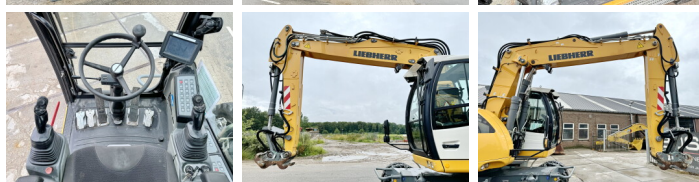

Liebherr

Liebherr A918 EW Litronic 3588hr

€ 115.000escl.

Anno **2019**
Numero di riferimento **BM006041**
Ore **3.588**

Algemeen

Genere **A918 EW Litronic - Likufix**
Posizione **Veldhoven, Netherlands**
First owner

Overig
blade width 275cm -
refueling system incl pump -
tilt hydraulic function -
rotation function - SW
adapter 48 Likufix - stick
length 265cm

Certificaat **CE + EPA**

Chassis nummer **110425**

Descrizione
Available at Boss Machinery! This Liebherr A918 EW Litronic - Likufix Wheeled Excavator from 2019 has an engine power of 120 kW and counts 3588 operational hours. Bought from the first owner. The total weight of this Liebherr A918 EW Litronic - Likufix is 18000 kg and the dimensions are 8.65 x 2.75 x 3.35. Furthermore, this A918 EW Litronic - Likufix is equipped with Backup alarm, Attacco rapido, AdBlue, Camera, Aria condizionata, Radio, Funzione idraulica supplementare, Funzione del martello, Ingrassaggio centralizzato. The Liebherr Wheeled Excavator also has a CE + EPA marking. Do you want more information or do you want to try the Liebherr A918 EW Litronic - Likufix at our yard? Please let us know.

Maten / Gewichten

Dimensioni L*L*A **8.65 x 2.75 x 3.35**
Peso **18000**

Technische informatie

BOSS
MACHINERY