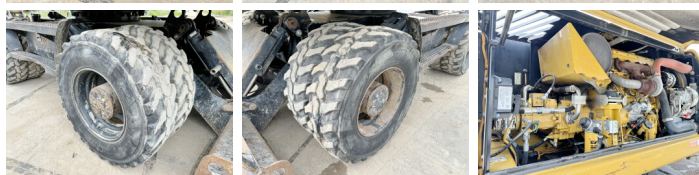

Caterpillar

Caterpillar M315D

BOSS
MACHINERY

€ 43.500escl.

Anno **2013**
Numero di riferimento **BM005931**
Ore **14.364**

Algemeen

Genere **M315D**
Posizione **Veldhoven, Netherlands**
Certificaat **CE**
Chassis nummer **CATM315DVJ5B00525**

Descrizione

Available at Boss Machinery! This Caterpillar M315D Wheeled Excavator from 2013 has an engine power of 117 kW and counts 14364 operational hours. The total weight of this Caterpillar M315D is 18000 kg and the dimensions are 8.50 x 2.65 x 3.15. Furthermore, this M315D is equipped with Heated Cab, Aria condizionata, Beacon, Camera, Attacco rapido, Funzione idraulica supplementare, Funzione del martello. The Caterpillar Wheeled Excavator also has a CE marking. Do you want more information or do you want to try the Caterpillar M315D at our yard? Please let us know.

Maten / Gewichten

Dimensioni L*L*A **8.50 x 2.65 x 3.15**
Peso **18000**

Technische informatie

Guidare le configurazioni **4x4**

Motor informatie

Marchio del motore **Caterpillar**
?????????? ?????? **C4.4**
Cilindri **4**
Turbo
Capacità in kW **117**

Banden / Rupsen