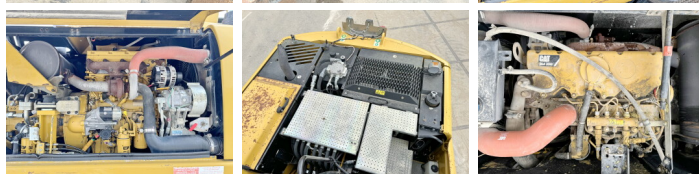

Caterpillar

Caterpillar M315D

BOSS
MACHINERY

€ 43.500escl.

Anno **2013**
Numero di riferimento **BM005931**
Ore **14.364**

Algemeen

Genere **M315D**
Posizione **Veldhoven, Netherlands**
Certificaat **CE**
Chassis nummer **CATM315DVJ5B00525**

Descrizione

Available at Boss Machinery! This Caterpillar M315D Wheeled Excavator from 2013 has an engine power of 117 kW and counts 14364 operational hours. The total weight of this Caterpillar M315D is 18000 kg and the dimensions are 8.50 x 2.65 x 3.15. Furthermore, this M315D is equipped with Heated Cab, Aria condizionata, Beacon, Camera, Attacco rapido, Funzione idraulica supplementare, Funzione del martello. The Caterpillar Wheeled Excavator also has a CE marking. Do you want more information or do you want to try the Caterpillar M315D at our yard? Please let us know.

Maten / Gewichten

Dimensioni L*L*A **8.50 x 2.65 x 3.15**
Peso **18000**

Technische informatie

Guidare le configurazioni **4x4**

Motor informatie

Marchio del motore **Caterpillar**
?????????? ?????? **C4.4**
Cilindri **4**
Turbo
Capacità in kW **117**

Banden / Rupsen