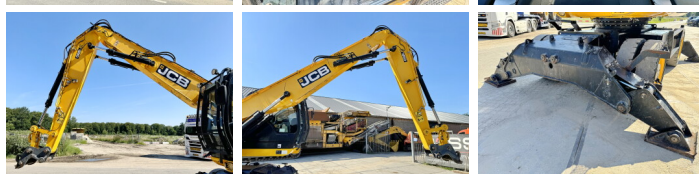

Descrizione

Available at Boss Machinery! This JCB JS20MH Material handler from 2017 has an engine power of 93 kW and counts 12926 operational hours. Always worked in The Netherlands. The total weight of this JCB JS20MH is 20880 kg and the dimensions are 8.30 x 2.82 x 3.65. Furthermore, this JS20MH is equipped with Attacco rapido, Camera, Heated Cab, Aria condizionata, Backup alarm, Pressurised Cabin, Beacon, Heated Seat, Funzione idraulica supplementare, Funzione del martello. The JCB Material handler also has a CE marking. Do you want more information or do you want to try the JCB JS20MH at our yard? Please let us know.

Maten / Gewichten

Peso 20880
Dimensioni L*L*A 8.30 x 2.82 x 3.65

Technische informatie

Guidare le configurazioni 4x4

Motor informatie

Marchio del motore JCB
?????????? ?????? 444 TA4i-93
Cilindri 4
Turbo
Capacità in kW 93

Banden / Rupsen

30%	30%	40%	40%	10.00-20
60%	60%	60%	60%	10.00-20

Opties

Attacco rapido

Camera

Heated Cab

Aria condizionata

Backup alarm