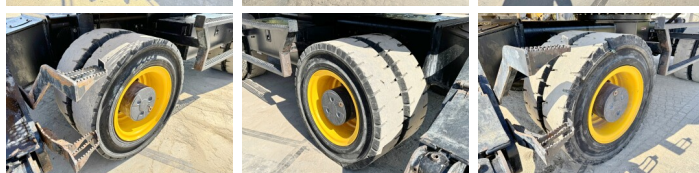

Descrizione

Available at Boss Machinery! This JCB JS20MH Material handler from 2017 has an engine power of 93 kW and counts 12926 operational hours. Always worked in The Netherlands. The total weight of this JCB JS20MH is 20880 kg and the dimensions are 8.30 x 2.82 x 3.65. Furthermore, this JS20MH is equipped with Attacco rapido, Camera, Heated Cab, Aria condizionata, Backup alarm, Pressurised Cabin, Beacon, Heated Seat, Funzione idraulica supplementare, Funzione del martello. The JCB Material handler also has a CE marking. Do you want more information or do you want to try the JCB JS20MH at our yard? Please let us know.

Maten / Gewichten

Peso 20880
Dimensioni L*L*A 8.30 x 2.82 x 3.65

Technische informatie

Guidare le configurazioni 4x4

Motor informatie

Marchio del motore JCB
?????????? ?????? 444 TA4i-93
Cilindri 4
Turbo
Capacità in kW 93

Banden / Rupsen

30%	30%	40%	40%	10.00-20
60%	60%	60%	60%	10.00-20

Opties

Attacco rapido

Camera

Heated Cab

Aria condizionata

Backup alarm