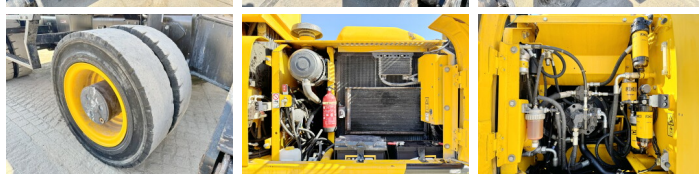

Descrizione

Available at Boss Machinery! This JCB JS20MH Material handler from 2017 has an engine power of 93 kW and counts 12926 operational hours. Always worked in The Netherlands. The total weight of this JCB JS20MH is 20880 kg and the dimensions are 8.30 x 2.82 x 3.65. Furthermore, this JS20MH is equipped with Attacco rapido, Camera, Heated Cab, Aria condizionata, Backup alarm, Pressurised Cabin, Beacon, Heated Seat, Funzione idraulica supplementare, Funzione del martello. The JCB Material handler also has a CE marking. Do you want more information or do you want to try the JCB JS20MH at our yard? Please let us know.

Maten / Gewichten

Peso 20880
Dimensioni L*L*A 8.30 x 2.82 x 3.65

Technische informatie

Guidare le configurazioni 4x4

Motor informatie

Marchio del motore JCB
?????????? ?????? 444 TA4i-93
Cilindri 4
Turbo
Capacità in kW 93

Banden / Rupsen

30%	30%	40%	40%	10.00-20
60%	60%	60%	60%	10.00-20

Opties

Attacco rapido

Camera

Heated Cab

Aria condizionata

Backup alarm