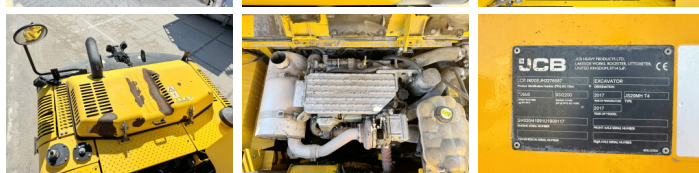

JCB

JCB JS20MH

BOSS
MACHINERY

€ 42.500escl.

Anno **2017**
Numero di riferimento **BM005957**
Ore **12.926**

Algemeen

Genere JS20MH
Posizione Veldhoven, Netherlands
Dutch vehicle
Certificaat CE
Chassis nummer JCBJS20EJH2276587

Descrizione

Available at Boss Machinery! This JCB JS20MH Material handler from 2017 has an engine power of 93 kW and counts 12926 operational hours. Always worked in The Netherlands. The total weight of this JCB JS20MH is 20880 kg and the dimensions are 8.30 x 2.82 x 3.65. Furthermore, this JS20MH is equipped with Attacco rapido, Camera, Heated Cab, Aria condizionata, Backup alarm, Pressurised Cabin, Beacon, Heated Seat, Funzione idraulica supplementare, Funzione del martello. The JCB Material handler also has a CE marking. Do you want more information or do you want to try the JCB JS20MH at our yard? Please let us know.

Maten / Gewichten

Peso 20880
Dimensioni L*L*A 8.30 x 2.82 x 3.65

Technische informatie

Guidare le configurazioni 4x4

Motor informatie

Marchio del motore JCB
?????????? ?????? 444 TA4i-93
Cilindri 4
Turbo
Capacità in kW 93

Banden / Rupsen

30%	30%	40%	40%	10.00-20
60%	60%	60%	60%	10.00-20

Opties

Attacco rapido

Camera

Heated Cab

Aria condizionata

Backup alarm