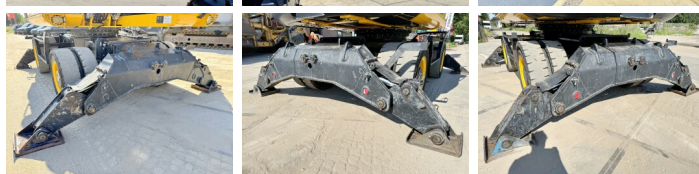

Descrizione

Available at Boss Machinery! This JCB JS20MH Material handler from 2017 has an engine power of 93 kW and counts 12926 operational hours. Always worked in The Netherlands. The total weight of this JCB JS20MH is 20880 kg and the dimensions are 8.30 x 2.82 x 3.65. Furthermore, this JS20MH is equipped with Attacco rapido, Camera, Heated Cab, Aria condizionata, Backup alarm, Pressurised Cabin, Beacon, Heated Seat, Funzione idraulica supplementare, Funzione del martello. The JCB Material handler also has a CE marking. Do you want more information or do you want to try the JCB JS20MH at our yard? Please let us know.

Maten / Gewichten

Peso 20880
Dimensioni L*L*A 8.30 x 2.82 x 3.65

Technische informatie

Guidare le configurazioni 4x4

Motor informatie

Marchio del motore JCB
?????????? ?????? 444 TA4i-93
Cilindri 4
Turbo
Capacità in kW 93

Banden / Rupsen

30%	30%	40%	40%	10.00-20
60%	60%	60%	60%	10.00-20

Opties

Attacco rapido

Camera

Heated Cab

Aria condizionata

Backup alarm