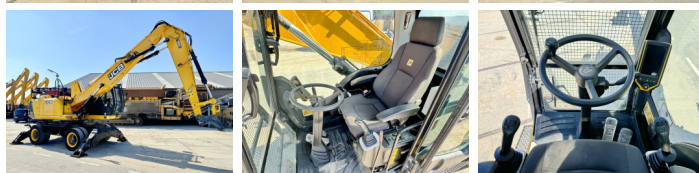

JCB

JCB JS20MH

BOSS
MACHINERY

€ 42.500escl.

Anno **2017**
Numero di riferimento **BM005957**
Ore **12.926**

Algemeen

Genere JS20MH
Posizione Veldhoven, Netherlands
Dutch vehicle
Certificaat CE
Chassis nummer JCBJS20EJH2276587

Descrizione

Available at Boss Machinery! This JCB JS20MH Material handler from 2017 has an engine power of 93 kW and counts 12926 operational hours. Always worked in The Netherlands. The total weight of this JCB JS20MH is 20880 kg and the dimensions are 8.30 x 2.82 x 3.65. Furthermore, this JS20MH is equipped with Attacco rapido, Camera, Heated Cab, Aria condizionata, Backup alarm, Pressurised Cabin, Beacon, Heated Seat, Funzione idraulica supplementare, Funzione del martello. The JCB Material handler also has a CE marking. Do you want more information or do you want to try the JCB JS20MH at our yard? Please let us know.

Maten / Gewichten

Peso 20880
Dimensioni L*L*A 8.30 x 2.82 x 3.65

Technische informatie

Guidare le configurazioni 4x4

Motor informatie

Marchio del motore JCB
?????????? ?????? 444 TA4i-93
Cilindri 4
Turbo
Capacità in kW 93

Banden / Rupsen

30%	30%	40%	40%	10.00-20
60%	60%	60%	60%	10.00-20

Opties

Attacco rapido

Camera

Heated Cab

Aria condizionata

Backup alarm