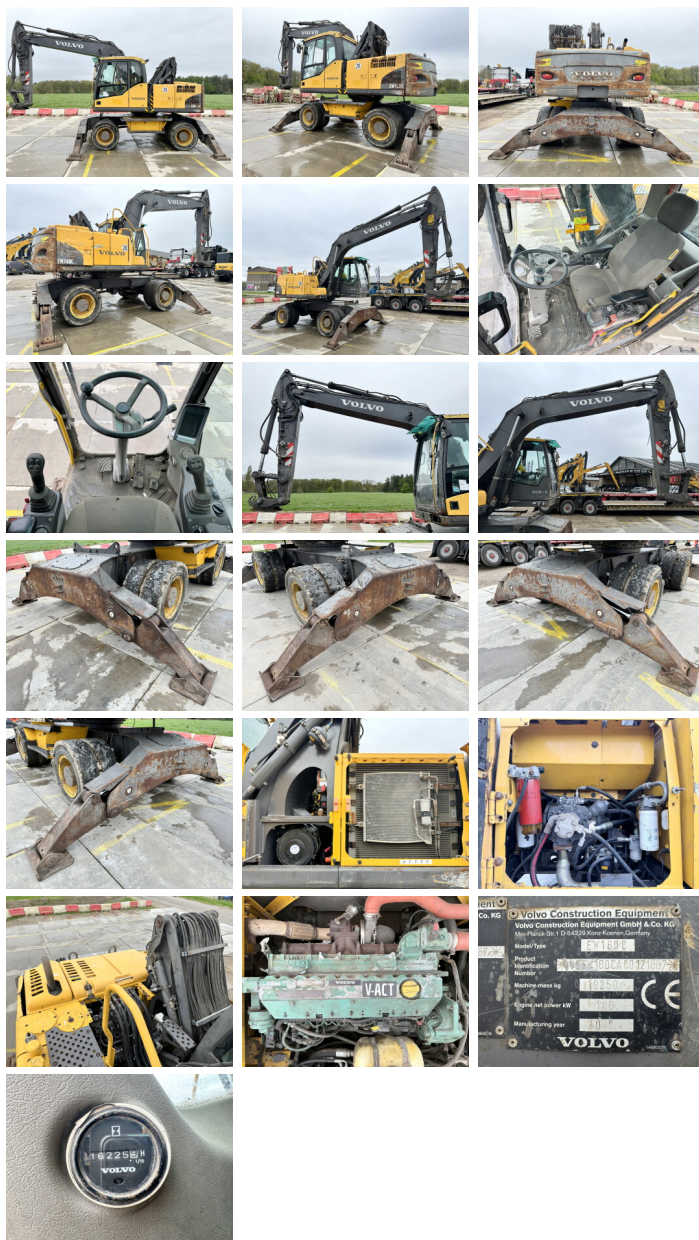

Descrizione

Available at Boss Machinery! This Volvo EW160C Material handler from 2008 has an engine power of 106 kW and counts 16221 operational hours. The total weight of this Volvo EW160C is 19250 kg and the dimensions are 8.20 x 2.55 x 3.18. Furthermore, this EW160C is equipped with Aria condizionata, Attacco rapido, Radio, Ingrassaggio centralizzato. The Volvo Material handler also has a CE + EPA marking. Do you want more information or do you want to try the Volvo EW160C at our yard? Please let us know.

Maten / Gewichten

Peso **19250**
Dimensioni L*L*A **8.20 x 2.55 x 3.18**

Technische informatie

Guidare le configurazioni **4x4**

Motor informatie

Marchio del motore **Volvo**
????????? ?????? **D6E**
Cilindri **6**
Turbo
Capacità in kW **106**

Banden / Rupsen

20% 20% **10.00-20**
20% 20% **10.00-20**

BOSS

MACHINERY

Opties

Aria condizionata

Attacco rapido

Radio

Ingrassaggio centralizzato