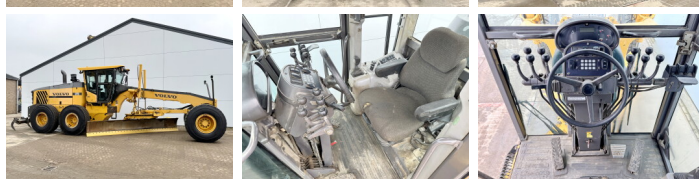

Volvo

Volvo G970

€ 59.500escl.

Anno 2011
Numero di riferimento BM006230

Algemeen

Genere G970
Posizione Veldhoven, Netherlands
Certificaat EPA
Chassis nummer VCE0G970POS525327

Descrizione Available at Boss Machinery! This Volvo G970 Grader from 2011 has an engine power of 191 kW and counts 0 operational hours. The total weight of this Volvo G970 is 20680 kg and the dimensions are 10.40 x 2.95 x 3.30. Furthermore, this G970 is equipped with Aria condizionata, Funzione idraulica supplementare. The Volvo Grader also has a EPA marking. Do you want more information or do you want to try the Volvo G970 at our yard? Please let us know.

Maten / Gewichten

Peso 20680
Dimensioni L*L*A 10.40 x 2.95 x 3.30

Technische informatie

Guidare le configurazioni 6x4

Motor informatie

Marchio del motore Volvo
?????????? ?????? D9B
Cilindri 6
Turbo
Capacità in kW 191

Banden / Rupsen

50% 50% 20.5R25
50% 50% 20.5R25
50% 50% 20.5R25

BOSS

MACHINERY

Opties

Aria condizionata
Funzione idraulica
supplementare