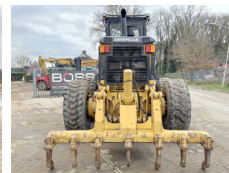

Caterpillar

Caterpillar 14M

BOSS
MACHINERY

€ 128.000escl.

Anno **2011**
Numero di riferimento **BM005635**
Ore **11.205**

Algemeen

Genere **14M**
Posizione **Veldhoven, Netherlands**
Available at Boss Machinery! This Caterpillar 14M Grader from 2011 has an engine power of 205 kW and counts 11205 operational hours. The total weight of this Caterpillar 14M is 25500 kg and the dimensions are 10.55 x 3.10 x 3.57. Furthermore, this 14M is equipped with Radio, Aria condizionata, Funzione idraulica supplementare. Do you want more information or do you want to try the Caterpillar 14M at our yard? Please let us know.

Descrizione

Maten / Gewichten

Dimensioni L*L*A **10.55 x 3.10 x 3.57**
Peso **25500**

Technische informatie

Guidare le configurazioni **6x4**

Motor informatie

Marchio del motore **Caterpillar**
?????????? ???? C11
Cilindri **6**
Turbo
Capacità in kW **205**

Banden / Rupsen

60% 60% **20.5R25**
60% 60% **20.5R25**
30% 30% **20.5R25**

Opties