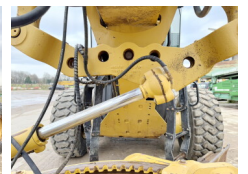

Caterpillar

Caterpillar 14M

BOSS
MACHINERY

€ 128.000escl.

Anno **2011**
Numero di riferimento **BM005635**
Ore **11.205**

Algemeen

Genere **14M**
Posizione **Veldhoven, Netherlands**
Available at Boss Machinery! This Caterpillar 14M Grader from 2011 has an engine power of 205 kW and counts 11205 operational hours. The total weight of this Caterpillar 14M is 25500 kg and the dimensions are 10.55 x 3.10 x 3.57. Furthermore, this 14M is equipped with Radio, Aria condizionata, Funzione idraulica supplementare. Do you want more information or do you want to try the Caterpillar 14M at our yard? Please let us know.

Descrizione

Maten / Gewichten

Dimensioni L*L*A **10.55 x 3.10 x 3.57**
Peso **25500**

Technische informatie

Guidare le configurazioni **6x4**

Motor informatie

Marchio del motore **Caterpillar**
?????????? ???? C11
Cilindri **6**
Turbo
Capacità in kW **205**

Banden / Rupsen

60% 60% **20.5R25**
60% 60% **20.5R25**
30% 30% **20.5R25**

Opties