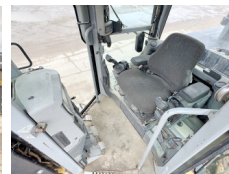

Caterpillar

Caterpillar 14M

BOSS
MACHINERY

€ 128.000escl.

Anno **2011**
Numero di riferimento **BM005635**
Ore **11.205**

Algemeen

Genere **14M**
Posizione **Veldhoven, Netherlands**
Available at Boss Machinery! This Caterpillar 14M Grader from 2011 has an engine power of 205 kW and counts 11205 operational hours. The total weight of this Caterpillar 14M is 25500 kg and the dimensions are 10.55 x 3.10 x 3.57. Furthermore, this 14M is equipped with Radio, Aria condizionata, Funzione idraulica supplementare. Do you want more information or do you want to try the Caterpillar 14M at our yard? Please let us know.

Descrizione

Maten / Gewichten

Dimensioni L*L*A **10.55 x 3.10 x 3.57**
Peso **25500**

Technische informatie

Guidare le configurazioni **6x4**

Motor informatie

Marchio del motore **Caterpillar**
?????????? ???? C11
Cilindri **6**
Turbo
Capacità in kW **205**

Banden / Rupsen

60% 60% **20.5R25**
60% 60% **20.5R25**
30% 30% **20.5R25**

Opties