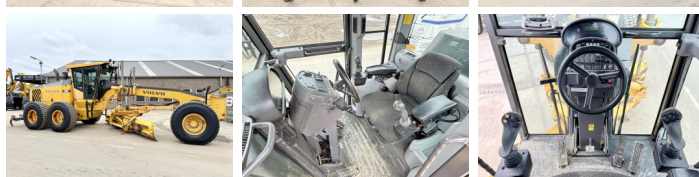

Opties

Radio