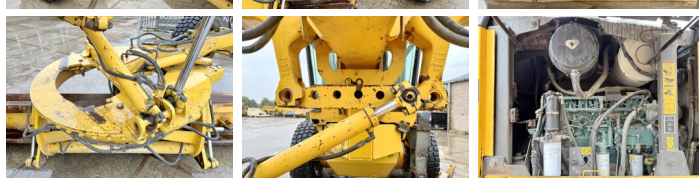

Volvo

Volvo G960

BOSS
MACHINERY

€ 47.500escl.

Anno **2007**
Numero di riferimento **BM006032**
Ore **11.819**

Algemeen

Genere **G960**
Posizione **Veldhoven, Netherlands**
Descrizione **Available at Boss Machinery! This Volvo G960 Grader from 2007 has an engine power of 180 kW and counts 11819 operational hours. The total weight of this Volvo G960 is 17830 kg and the dimensions are 9.30 x 2.70 x 3.30. Furthermore, this G960 is equipped with Radio, Beacon, Aria condizionata. Do you want more information or do you want to try the Volvo G960 at our yard? Please let us know.**

Maten / Gewichten

Dimensioni L*L*A **9.30 x 2.70 x 3.30**
Peso **17830**
Extra dimensions: **4.30m Blade**

Technische informatie

Guidare le configurazioni **6x4**

Motor informatie

Marchio del motore **Volvo**
?????????? ?????? **D7E**
Cilindri **6**
Turbo
Capacità in kW **180**

Banden / Rupsen

60% 60% **17.5R25**
60% 60% **17.5R25**
60% 60% **17.5R25**

Opties