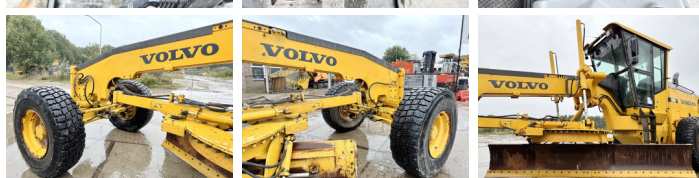

Volvo

Volvo G960

BOSS
MACHINERY

€ 47.500escl.

Anno **2007**
Numero di riferimento **BM006032**
Ore **11.819**

Algemeen

Genere **G960**
Posizione **Veldhoven, Netherlands**
Descrizione **Available at Boss Machinery! This Volvo G960 Grader from 2007 has an engine power of 180 kW and counts 11819 operational hours. The total weight of this Volvo G960 is 17830 kg and the dimensions are 9.30 x 2.70 x 3.30. Furthermore, this G960 is equipped with Radio, Beacon, Aria condizionata. Do you want more information or do you want to try the Volvo G960 at our yard? Please let us know.**

Maten / Gewichten

Dimensioni L*L*A **9.30 x 2.70 x 3.30**
Peso **17830**
Extra dimensions: **4.30m Blade**

Technische informatie

Guidare le configurazioni **6x4**

Motor informatie

Marchio del motore **Volvo**
?????????? ?????? **D7E**
Cilindri **6**
Turbo
Capacità in kW **180**

Banden / Rupsen

60% 60% **17.5R25**
60% 60% **17.5R25**
60% 60% **17.5R25**

Opties