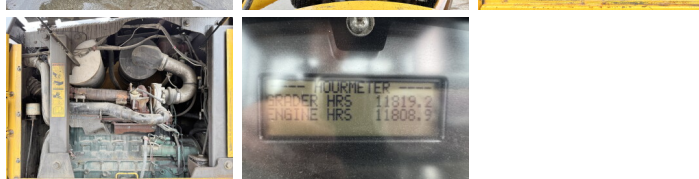

Volvo

Volvo G960

BOSS
MACHINERY

€ 47.500escl.

Anno **2007**
Numero di riferimento **BM006032**
Ore **11.819**

Algemeen

Genere **G960**
Posizione **Veldhoven, Netherlands**
Descrizione **Available at Boss Machinery! This Volvo G960 Grader from 2007 has an engine power of 180 kW and counts 11819 operational hours. The total weight of this Volvo G960 is 17830 kg and the dimensions are 9.30 x 2.70 x 3.30. Furthermore, this G960 is equipped with Radio, Beacon, Aria condizionata. Do you want more information or do you want to try the Volvo G960 at our yard? Please let us know.**

Maten / Gewichten

Dimensioni L*L*A **9.30 x 2.70 x 3.30**
Peso **17830**
Extra dimensions: **4.30m Blade**

Technische informatie

Guidare le configurazioni **6x4**

Motor informatie

Marchio del motore **Volvo**
?????????? ?????? **D7E**
Cilindri **6**
Turbo
Capacità in kW **180**

Banden / Rupsen

60% 60% **17.5R25**
60% 60% **17.5R25**
60% 60% **17.5R25**

Opties