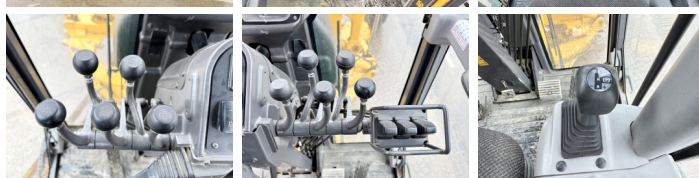

Volvo

Volvo G960

BOSS
MACHINERY

€ 47.500escl.

Anno **2007**
Numero di riferimento **BM006032**
Ore **11.819**

Algemeen

Genere **G960**
Posizione **Veldhoven, Netherlands**
Descrizione **Available at Boss Machinery! This Volvo G960 Grader from 2007 has an engine power of 180 kW and counts 11819 operational hours. The total weight of this Volvo G960 is 17830 kg and the dimensions are 9.30 x 2.70 x 3.30. Furthermore, this G960 is equipped with Radio, Beacon, Aria condizionata. Do you want more information or do you want to try the Volvo G960 at our yard? Please let us know.**

Maten / Gewichten

Dimensioni L*L*A **9.30 x 2.70 x 3.30**
Peso **17830**
Extra dimensions: **4.30m Blade**

Technische informatie

Guidare le configurazioni **6x4**

Motor informatie

Marchio del motore **Volvo**
?????????? ?????? **D7E**
Cilindri **6**
Turbo
Capacità in kW **180**

Banden / Rupsen

60% 60% **17.5R25**
60% 60% **17.5R25**
60% 60% **17.5R25**

Opties