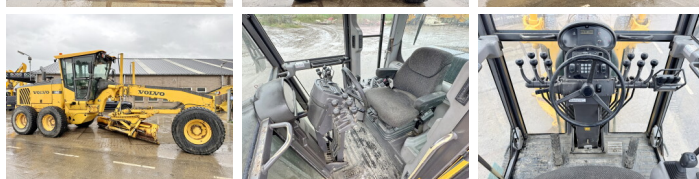

Volvo

Volvo G960

BOSS
MACHINERY

€ 47.500escl.

Anno **2007**
Numero di riferimento **BM006032**
Ore **11.819**

Algemeen

Genere **G960**
Posizione **Veldhoven, Netherlands**
Descrizione **Available at Boss Machinery! This Volvo G960 Grader from 2007 has an engine power of 180 kW and counts 11819 operational hours. The total weight of this Volvo G960 is 17830 kg and the dimensions are 9.30 x 2.70 x 3.30. Furthermore, this G960 is equipped with Radio, Beacon, Aria condizionata. Do you want more information or do you want to try the Volvo G960 at our yard? Please let us know.**

Maten / Gewichten

Dimensioni L*L*A **9.30 x 2.70 x 3.30**
Peso **17830**
Extra dimensions: **4.30m Blade**

Technische informatie

Guidare le configurazioni **6x4**

Motor informatie

Marchio del motore **Volvo**
?????????? ?????? **D7E**
Cilindri **6**
Turbo
Capacità in kW **180**

Banden / Rupsen

60% 60% **17.5R25**
60% 60% **17.5R25**
60% 60% **17.5R25**

Opties