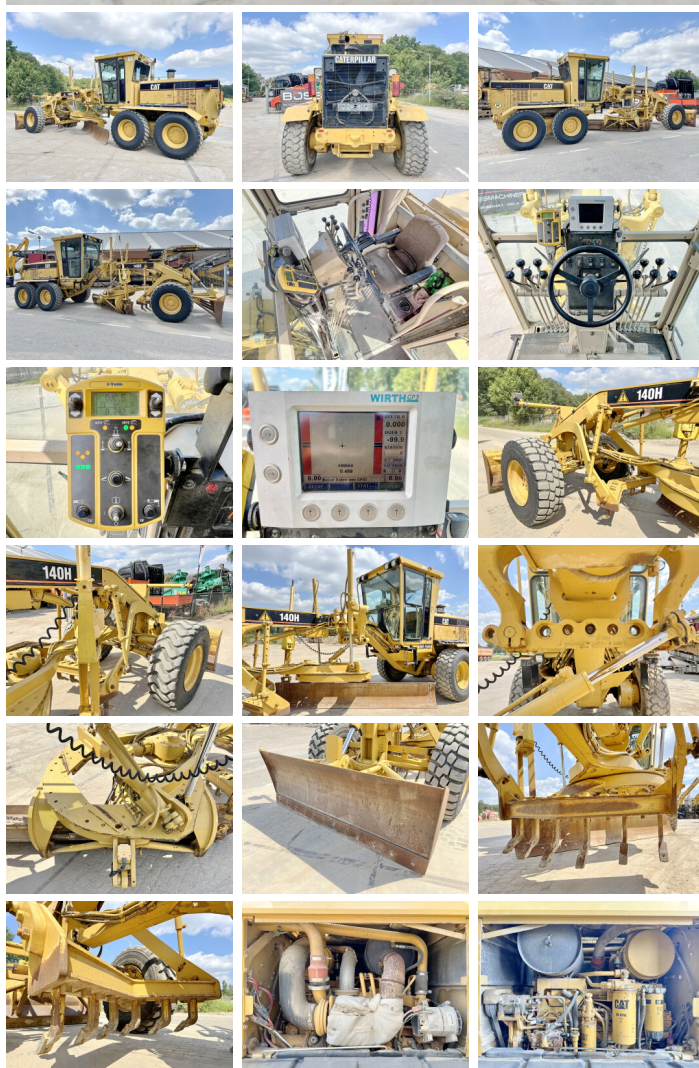

Caterpillar

Caterpillar 140H - CE CERTIFICATE

€ 84.500escl.

Anno **2006**
Numero di riferimento **BM006001**

Algemeen

Genere **140H**
Posizione **Veldhoven, Netherlands**
Certificaat **CE + EPA**

Descrizione

Available at Boss Machinery! This Caterpillar 140H Grader from 2006 has an engine power of 162 kW and counts 0 operational hours. The total weight of this Caterpillar 140H is 21300 kg and the dimensions are 9.50 x 2.60 x 3.38 . Furthermore, this 140H is equipped with GPS Kit Trimble, Funzione idraulica supplementare. The Caterpillar Grader also has a CE + EPA marking. Do you want more information or do you want to try the Caterpillar 140H at our yard? Please let us know.

Maten / Gewichten

Peso **21300**
Dimensioni L*L*A **9.50 x 2.60 x 3.38**

Technische informatie

Guidare le configurazioni **6x4**

Motor informatie

Marchio del motore **Caterpillar**
?????????? ?????? **3176**
Cilindri **6**
Turbo
Capacità in kW **162**

Banden / Rupsen

90% 90% **17.5R25**
70% 70% **17.5R25**
70% 70% **17.5R25**

BOSS
MACHINERY

Opties

GPS Kit

Funzione idraulica
supplementare

Trimble