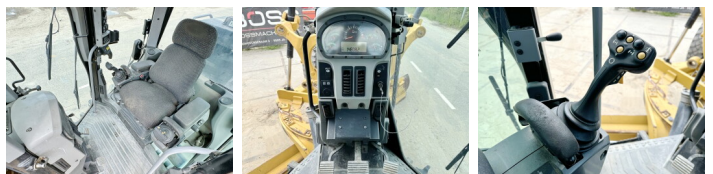

Available at Boss Machinery! This Caterpillar 12M2 6x6 Grader from 2013 has an engine power of 181 kW and counts 14808 operational hours. The total weight of this Caterpillar 12M2 6x6 is 20116 kg and the dimensions are 9.45 x 3.30 x 3.43. Furthermore, this 12M2 6x6 is equipped with Joystick steering, Heated Cab, Front Lift, Bluetooth, Aria condizionata, Heated Mirrors, Radio, Non CE, Funzione idraulica supplementare. The Caterpillar Grader also has a EPA marking. Do you want more information or do you want to try the Caterpillar 12M2 6x6 at our yard? Please let us know.

Banden / Rupsen

30%	30%	14.00R24
30%	30%	14.00R24
30%	30%	14.00R24

Opties

Joystick steering

Heated Cab

Front Lift

Bluetooth

Aria condizionata