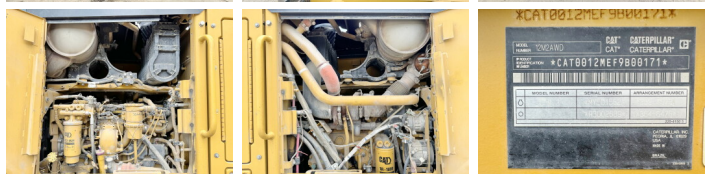

Caterpillar

Caterpillar 12M2 6x6

BOSS
MACHINERY

Anno **2013**
Numero di riferimento **BM005765**
Ore **14.808**

Algemeen

Genere 12M2 6x6
Posizione Veldhoven, Netherlands
Certificaat EPA
Chassis nummer CAT0012MEF9B00171

Available at Boss Machinery! This Caterpillar 12M2 6x6 Grader from 2013 has an engine power of 181 kW and counts 14808 operational hours. The total weight of this Caterpillar 12M2 6x6 is 20116 kg and the dimensions are 9.45 x 3.30 x 3.43. Furthermore, this 12M2 6x6 is equipped with Joystick steering, Heated Cab, Front Lift, Bluetooth, Aria condizionata, Heated Mirrors, Radio, Non CE, Funzione idraulica supplementare. The Caterpillar Grader also has a EPA marking. Do you want more information or do you want to try the Caterpillar 12M2 6x6 at our yard? Please let us know.

Descrizione

Maten / Gewichten

Peso 20116
Dimensioni L*L*A 9.45 x 3.30 x 3.43
Extra dimensions: 4.95m Blade

Technische informatie

Reverse Drive
Guidare le configurazioni 6x6

Motor informatie

Marchio del motore Caterpillar
?????????? ?????? C9.3
Cilindri 6
Turbo
Capacità in kW 181

Banden / Rupsen