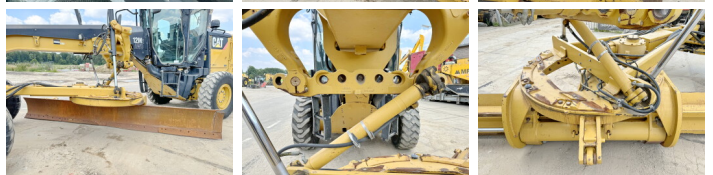

Caterpillar

Caterpillar 12M2 6x6

BOSS
MACHINERY

Anno **2013**
Numero di riferimento **BM005765**
Ore **14.808**

Algemeen

Genere 12M2 6x6
Posizione Veldhoven, Netherlands
Certificaat EPA
Chassis nummer CAT0012MEF9B00171

Available at Boss Machinery! This Caterpillar 12M2 6x6 Grader from 2013 has an engine power of 181 kW and counts 14808 operational hours. The total weight of this Caterpillar 12M2 6x6 is 20116 kg and the dimensions are 9.45 x 3.30 x 3.43. Furthermore, this 12M2 6x6 is equipped with Joystick steering, Heated Cab, Front Lift, Bluetooth, Aria condizionata, Heated Mirrors, Radio, Non CE, Funzione idraulica supplementare. The Caterpillar Grader also has a EPA marking. Do you want more information or do you want to try the Caterpillar 12M2 6x6 at our yard? Please let us know.

Banden / Rupsen

30%	30%	14.00R24
30%	30%	14.00R24
30%	30%	14.00R24

Opties

Joystick steering

Heated Cab

Front Lift

Bluetooth

Aria condizionata