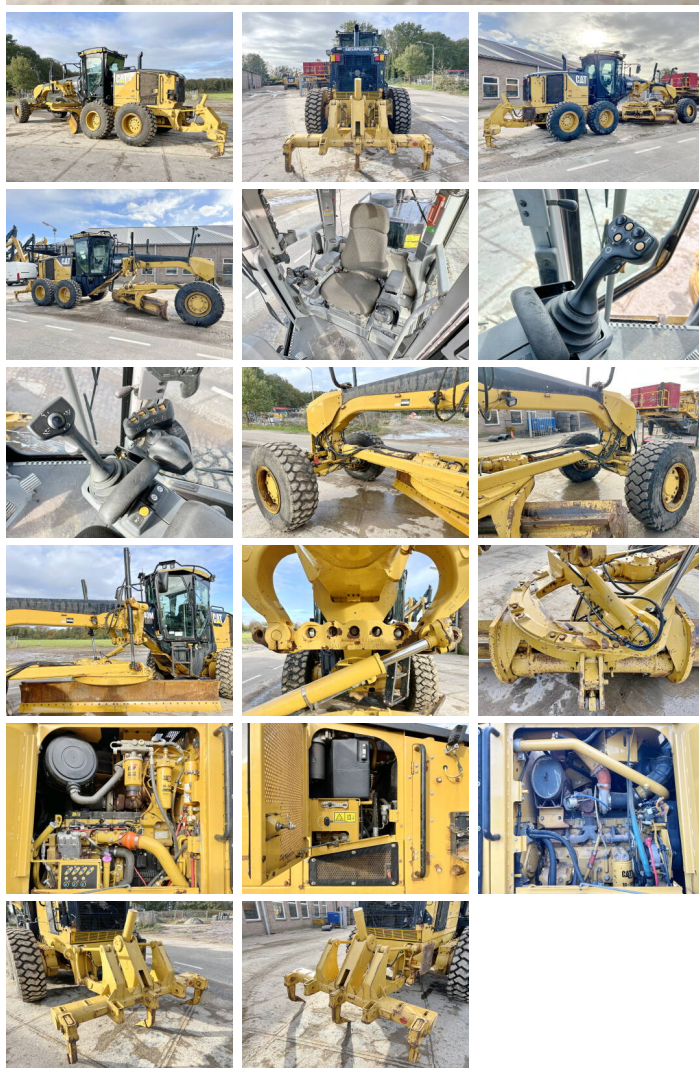

Caterpillar

Caterpillar 140M 6x6 + RIPPER

€ 84.500escl.

Anno **2010**
Numero di riferimento **BM005220**
Ore **15.403**

Algemeen

Genere **140M 6x6 + RIPPER**
Posizione **Veldhoven, Netherlands**
Certificaat **EPA**

Descrizione

Available at Boss Machinery! This Caterpillar 140M 6x6 + RIPPER Grader from 2010 has an engine power of 159 kW and counts 15403 operational hours. The total weight of this Caterpillar 140M 6x6 + RIPPER is 17155 kg and the dimensions are 9.75 x 2.80 x 3.50. Furthermore, this 140M 6x6 + RIPPER is equipped with Heated Mirrors, Aria condizionata, Radio, Funzione idraulica supplementare. The Caterpillar Grader also has a EPA marking. Do you want more information or do you want to try the Caterpillar 140M 6x6 + RIPPER at our yard? Please let us know.

Maten / Gewichten

Peso **17155**
Dimensioni L*L*A **9.75 x 2.80 x 3.50**

Technische informatie

Guidare le configurazioni **6 x 6**

Motor informatie

Marchio del motore **Caterpillar**
????????? ?????
Cilindri **6**
Turbo
Capacità in kW **159**

Banden / Rupsen

BOSS
MACHINERY

30%	50%	17.5 R25
60%	30%	17.5 R25
60%	80%	17.5 R25

Opties

Heated Mirrors

Aria condizionata

Radio

Funzione idraulica
supplementare