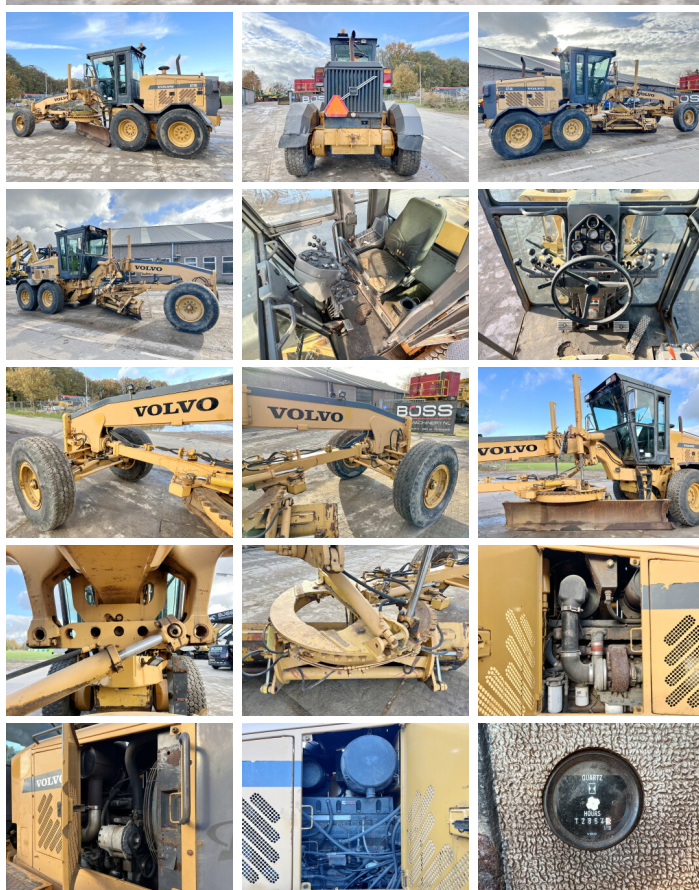

Volvo

Volvo G740B

BOSS
MACHINERY

€ 37.500escl.

Anno **2002**
Numero di riferimento **BM005494**
Ore **12.854**

Algemeen

Genere **G740B**
Posizione **Veldhoven, Netherlands**
Certificaat **EPA**

Descrizione

Available at Boss Machinery! This Volvo G740B Grader from 2002 has an engine power of 225 kW and counts 12854 operational hours. The total weight of this Volvo G740B is 16840 kg and the dimensions are 8.65 x 2.80 x 3.30. Furthermore, this G740B is equipped with Backup alarm, Radio, Beacon, Aria condizionata. The Volvo Grader also has a EPA marking. Do you want more information or do you want to try the Volvo G740B at our yard? Please let us know.

Maten / Gewichten

Dimensioni L*L*A **8.65 x 2.80 x 3.30**
Peso **16840**

Technische informatie

Guidare le configurazioni **6 x 4**

Motor informatie

Marchio del motore **Cummins**
?????????? ?????? **M11**
Cilindri **6**
Turbo
Capacità in kW **225**

Banden / Rupsen

60% 70% **17.5 R25**
70% 60% **17.5 R25**
50% 60% **17.5 R25**