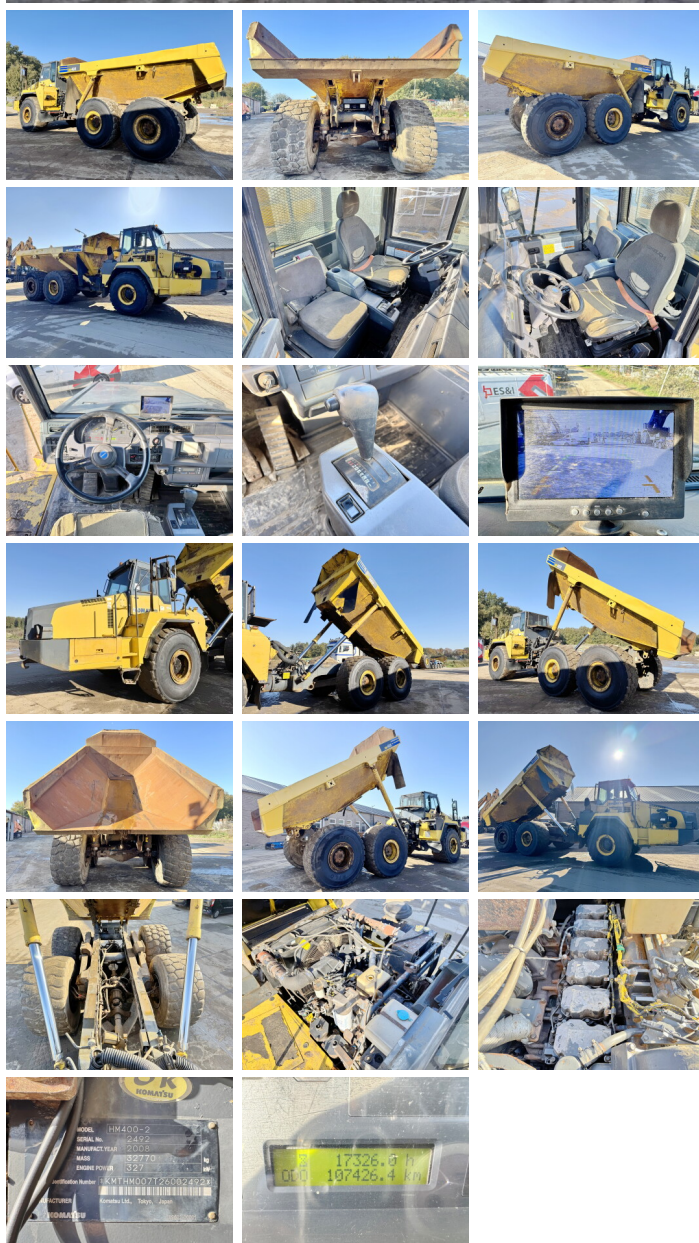

Komatsu

Komatsu HM400-2

BOSS
MACHINERY

€ 39.500escl.

Anno **2008**
Numero di riferimento **BM006289**
Ore **17.326**

Algemeen

Genere **HM400-2**
Posizione **Veldhoven, Netherlands**
Dutch vehicle
Overig **Extra Tire + Rim Included**
Certificaat **CE + EPA**
Chassis nummer **KMTHM007T26002492**

Descrizione

Available at Boss Machinery! This Komatsu HM400-2 Dump Truck from 2008 has an engine power of 327 kW and counts 17326 operational hours. Always worked in The Netherlands. The total weight of this Komatsu HM400-2 is 32770 kg and the dimensions are 11.40 x 3.50 x 3.74 . Furthermore, this HM400-2 is equipped with Beacon, Heated Windscreen, Aria condizionata, Radio, Camera. The Komatsu Dump Truck also has a CE + EPA marking. Do you want more information or do you want to try the Komatsu HM400-2 at our yard? Please let us know.

Maten / Gewichten

Dimensioni L*L*A **11.40 x 3.50 x 3.74**
Peso **32770**

Technische informatie

Guidare le configurazioni **6x6**

Motor informatie

Marchio del motore **Komatsu**
?????????? ?????? **SAA6D140E-5**
Cilindri **6**
Turbo
Capacità in kW **327**