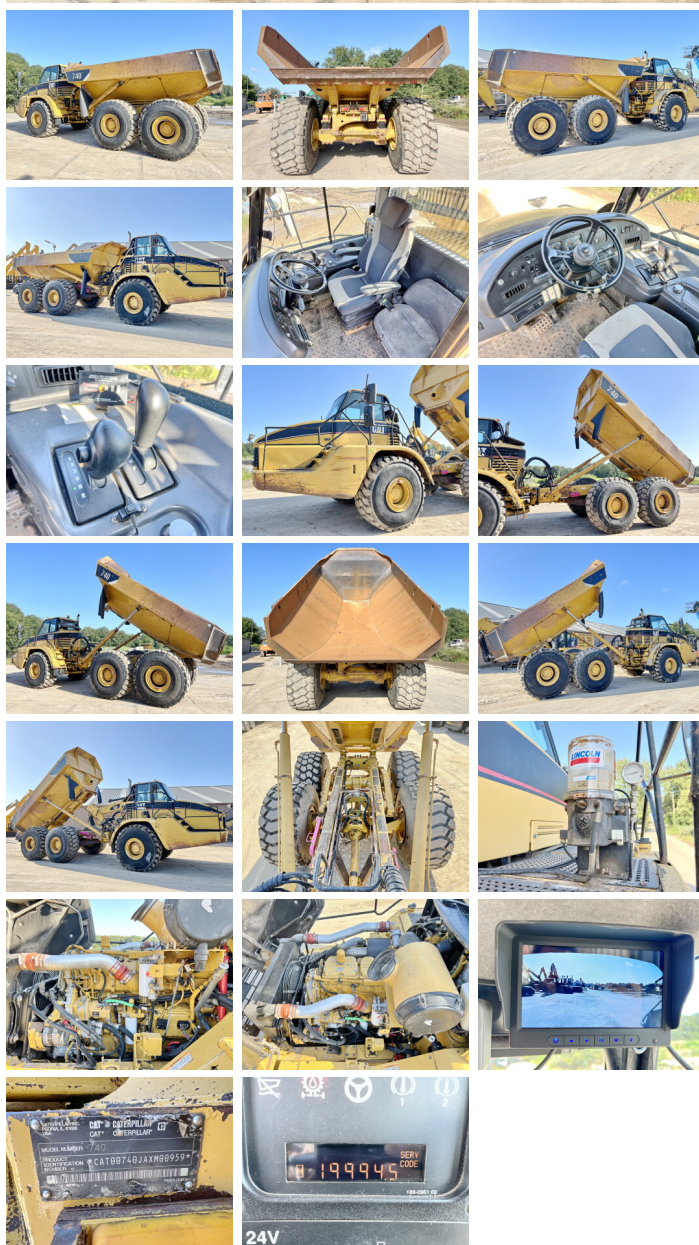

Caterpillar

Caterpillar 740

BOSS
MACHINERY

Anno **2003**
Numero di riferimento **BM006027**
Ore **19.994**

Algemeen

Genere **740**
Posizione **Veldhoven, Netherlands**
Certificaat **CE**

Descrizione

Available at Boss Machinery! This Caterpillar 740 Dump Truck from 2003 has an engine power of 308 kW and counts 19994 operational hours. The total weight of this Caterpillar 740 is 34127 kg and the dimensions are 11.10 x 3.55 x 3.78. Furthermore, this 740 is equipped with Camera, Aria condizionata, Body heating, Radio, Ingrassaggio centralizzato. The Caterpillar Dump Truck also has a CE marking. Do you want more information or do you want to try the Caterpillar 740 at our yard? Please let us know.

Maten / Gewichten

Capacità di carico massimo **40000 kg**
Dimensioni L*L*A **11.10 x 3.55 x 3.78**
Peso **34127 kg**

Technische informatie

Guidare le configurazioni **6x6**

Motor informatie

Marchio del motore **Caterpillar**
?????????? ?????? **3406**
Cilindri **6**
Turbo
Capacità in kW **308**

Banden / Rupsen

70% 70% **29.5R25**
70% 70% **29.5R25**
70% 70% **29.5R25**