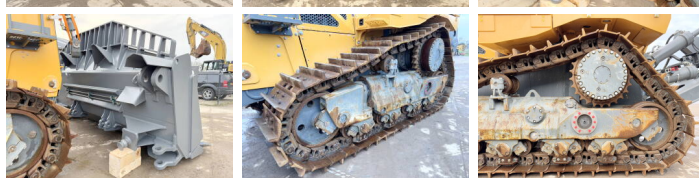

Descrizione

Available at Boss Machinery! This Liebherr PR766 05 Gen 8 Dozer from 2022 has an engine power of 360 kW and counts 149 operational hours. The total weight of this Liebherr PR766 05 Gen 8 is 54300 kg and the dimensions are 7.05 x 2.90 x 4.00. Furthermore, this PR766 05 Gen 8 is equipped with AdBlue, Pressurised Cabin, Camera, Radio, Backup alarm, Heated Seat, Aria condizionata, Air Suspension Seat, Climate Control, Funzione idraulica supplementare. The Liebherr Dozer also has a CE marking. Do you want more information or do you want to try the Liebherr PR766 05 Gen 8 at our yard? Please let us know.

Maten / Gewichten

Dimensioni L*L*A 7.05 x 2.90 x 4.00
Blade Width 4.33m
Peso 54300

Technische informatie

Fuel Tank: 800L

Motor informatie

Marchio del motore Liebherr
?????????? ?????? D9508 A7
Cilindri 8
Turbo
Capacità in kW 360

Banden / Rupsen

| | |
|----------------------|-------|
| Pignone% | 100 |
| Piatto % | 100 |
| Catena% | 100 |
| Larghezza del piatto | 61 cm |

Opties

AdBlue

Pressurised Cabin

Camera

Radio

Backup alarm