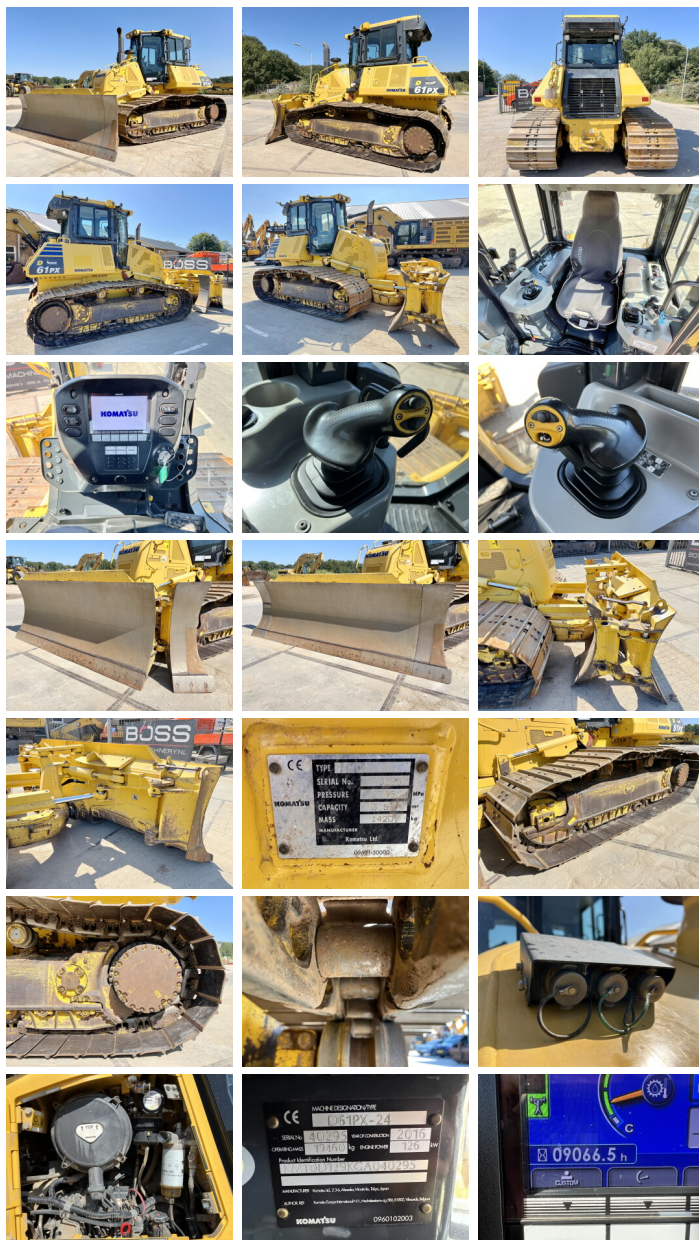

Komatsu

Komatsu D61PX-24

BOSS
MACHINERY

Anno **2016**
Numero di riferimento **BM006140**
Ore **9.066**

Algemeen

Genere D61PX-24 - CE machine
Posizione Veldhoven, Netherlands
Certificaat CE
Chassis nummer 40295

Available at Boss Machinery! This Komatsu D61PX-24 - CE machine Dozer from 2016 has an engine power of 126 kW and counts 9066 operational hours. The total weight of this Komatsu D61PX-24 - CE machine is 19460 kg and the dimensions are 6.00 x 3.00 x 3.15. Furthermore, this D61PX-24 - CE machine is equipped with Aria condizionata, Heated Cab, Radio. The Komatsu Dozer also has a CE marking. Do you want more information or do you want to try the Komatsu D61PX-24 - CE machine at our yard? Please let us know.

Descrizione

Maten / Gewichten

Peso 19460
Dimensioni L*L*A 6.00 x 3.00 x 3.15

Technische informatie

German Machine

Motor informatie

Marchio del motore Komatsu
????????? ???? SAA6D107E-3-A
Cilindri 6
Turbo
Capacità in kW 126

Banden / Rupsen

Piatto % 40
Pignone% 80
Catena% 70
Larghezza del piatto 86 cm

Opties

Aria condizionata

Heated Cab

Radio