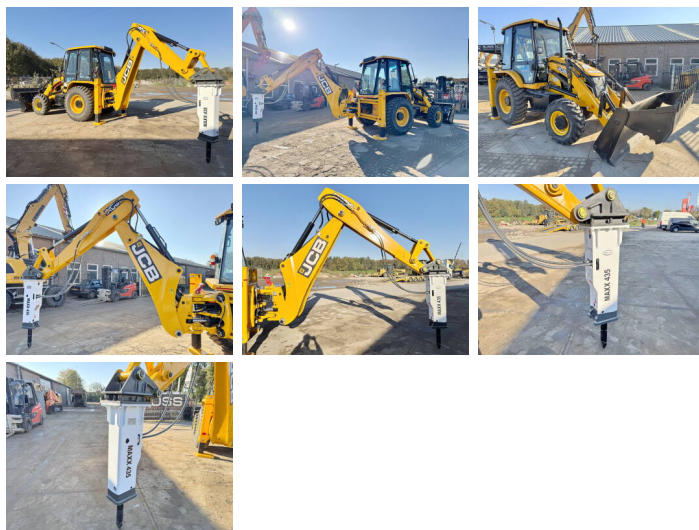

JCB

JCB 3DX / 3CX 4WD + Maxx 435 Hammer

€ 58.000escl.

Anno **2024**
Numero di riferimento **BM006034**
Ore **5**

Algemeen

Genere 3DX / 3CX 4WD + Maxx 435 Hammer
Posizione Veldhoven, Netherlands
Certificaat NOT FOR SALE IN EU / NO CE MARK

Descrizione Available at Boss Machinery! This used JCB 3DX / 3CX 4WD + Maxx 435 Hammer Backhoe Loader from 2024 has an engine power of 55 kW and counts 5 operational hours. The total weight of this JCB 3DX / 3CX 4WD + Maxx 435 Hammer is 7460 kg and the dimensions are 5.80 x 2.42 x 3.00. Furthermore, this 3DX / 3CX 4WD + Maxx 435 Hammer is equipped with Radio. The JCB Backhoe Loader also has a NOT FOR SALE IN EU / NO CE MARK marking. Do you want more information or do you want to try the JCB 3DX / 3CX 4WD + Maxx 435 Hammer at our yard? Please let us know.

Maten / Gewichten

Peso 7460
Dimensioni L*L*A 5.80 x 2.42 x 3.00

Technische informatie

Fuel Tank: 128L
Guidare le configurazioni 4 x 4

Motor informatie

Marchio del motore JCB
?????????? ?????? 444TA4-55
Cilindri 4
Turbo

BOSS
MACHINERY

Capacità in kW 55

Banden / Rupsen

100% 100% 12.5-18

100% 100% 16.9-28

Opties

Radio