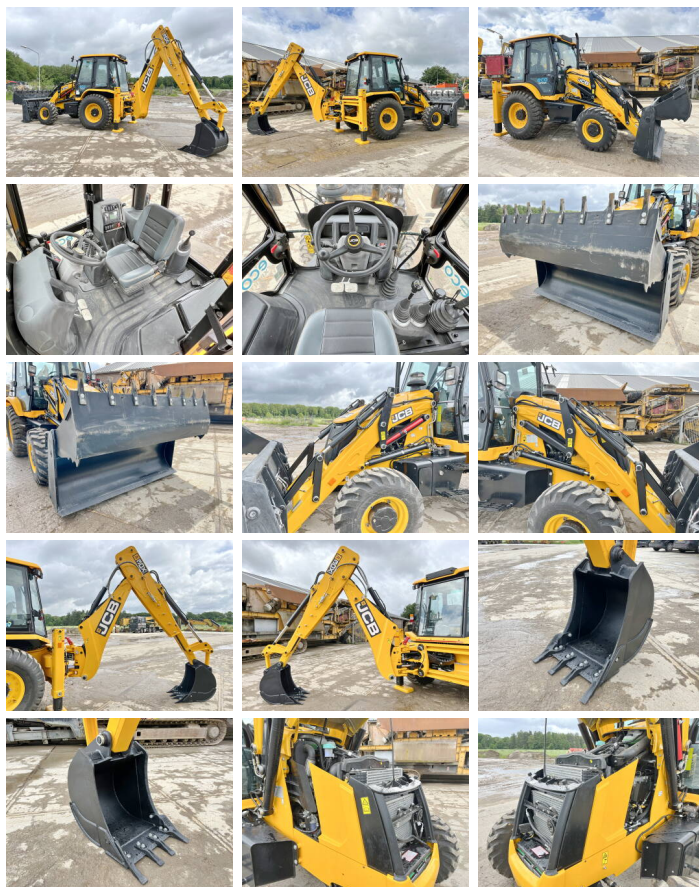

JCB

JCB 3DX / 3CX Super Eco Xpert - Telescopic Boom

€ 64.500escl.

Anno 2024
Numero di riferimento **BM006013**
Ore 4

Algemeen

Genere 3DX / 3CX Super Eco Xpert 4WD - Telescopic Boom
Posizione Veldhoven, Netherlands
Certificaat NOT FOR SALE IN EU / NO CE MARK
Descrizione Available at Boss Machinery! This used JCB 3DX / 3CX Super Eco Xpert 4WD - Telescopic Boom Backhoe Loader from 2024 has an engine power of 55 kW and counts 4 operational hours. The total weight of this JCB 3DX / 3CX Super Eco Xpert 4WD - Telescopic Boom is 7460 kg and the dimensions are 5.80 x 2.42 x 3.00. Furthermore, this 3DX / 3CX Super Eco Xpert 4WD - Telescopic Boom is equipped with Aria condizionata, Arma Telescopico, Radio, HP Hammer Lines. The JCB Backhoe Loader also has a NOT FOR SALE IN EU / NO CE MARK marking. Do you want more information or do you want to try the JCB 3DX / 3CX Super Eco Xpert 4WD - Telescopic Boom at our yard? Please let us know.

Maten / Gewichten

Peso 7460
Dimensioni L*L*A 5.80 x 2.42 x 3.00

Technische informatie

Fuel Tank: 128L
Guidare le configurazioni 4 x 4

Motor informatie

BOSS
MACHINERY

Marchio del motore	JCB
?????????? ??????	444TA4-55
Cilindri	4
Turbo	
Capacità in kW	55

Banden / Rupsen

100%	100%	12.5-18
100%	100%	16.9-28

Opties

Aria condizionata
Arma Telescopico
Radio
HP Hammer Lines