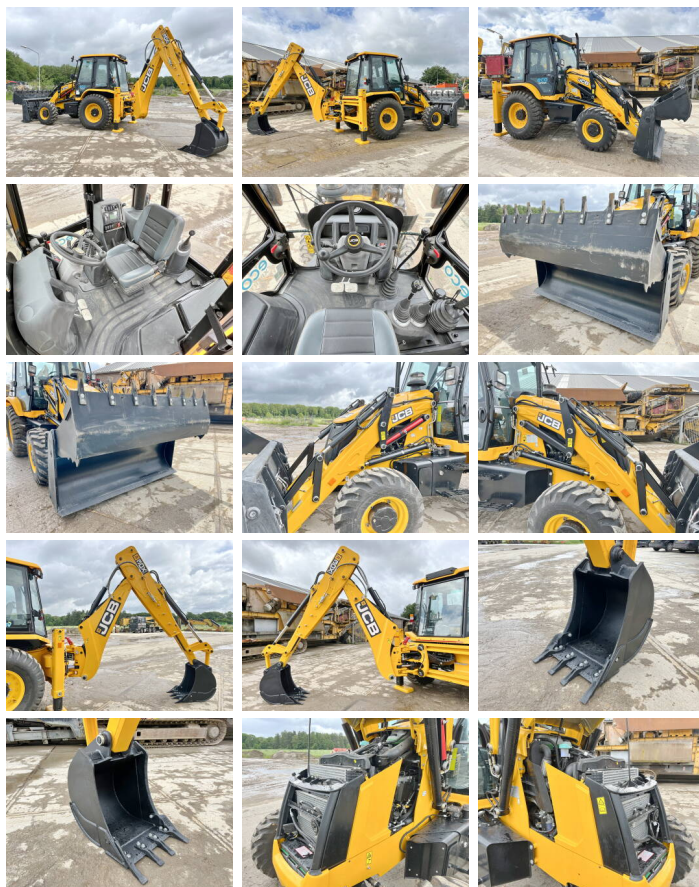

JCB

JCB 3DX / 3CX Super Eco Xpert - Telescopic Boom

€ 64.500escl.

Anno 2024
Numero di riferimento **BM005937**
Ore 4

Algemeen

Genere 3DX / 3CX Super Eco Xpert 4WD - Telescopic Boom
Posizione Veldhoven, Netherlands
Certificaat NOT FOR SALE IN EU / NO CE MARK
Descrizione Available at Boss Machinery! This used JCB 3DX / 3CX Super Eco Xpert 4WD - Telescopic Boom Backhoe Loader from 2024 has an engine power of 55 kW and counts 4 operational hours. The total weight of this JCB 3DX / 3CX Super Eco Xpert 4WD - Telescopic Boom is 7460 kg and the dimensions are 5.80 x 2.42 x 3.00. Furthermore, this 3DX / 3CX Super Eco Xpert 4WD - Telescopic Boom is equipped with HP Hammer Lines, Aria condizionata, Arma Telescopico, Radio. The JCB Backhoe Loader also has a NOT FOR SALE IN EU / NO CE MARK marking. Do you want more information or do you want to try the JCB 3DX / 3CX Super Eco Xpert 4WD - Telescopic Boom at our yard? Please let us know.

Maten / Gewichten

Peso 7460
Dimensioni L*L*A 5.80 x 2.42 x 3.00

Technische informatie

Fuel Tank: 128L
Guidare le configurazioni 4 x 4

Motor informatie

BOSS
MACHINERY