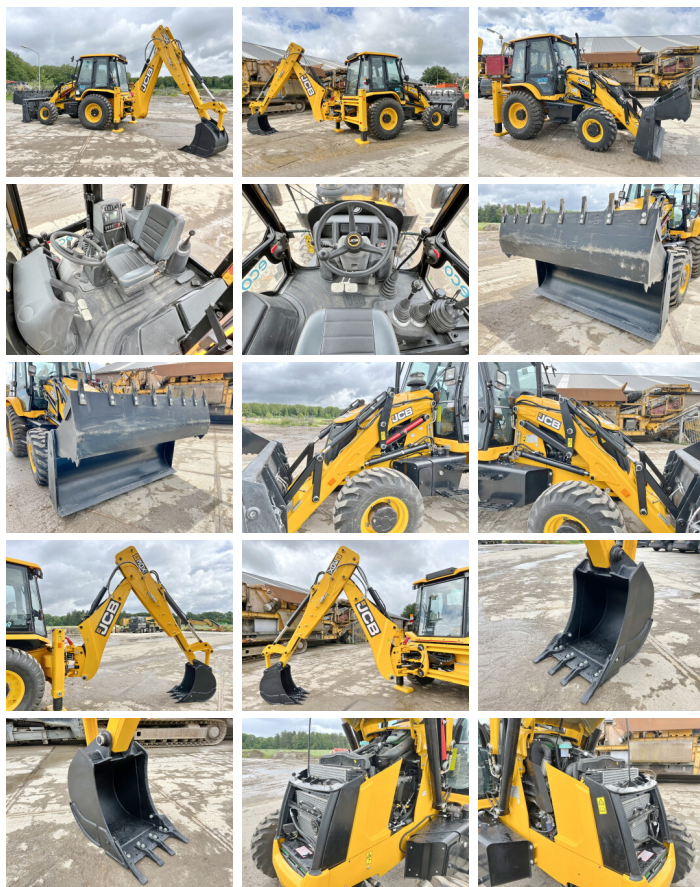

JCB

JCB 3DX / 3CX Super Eco Xpert - Telescopic Boom

€ 64.500escl.

Anno 2024
Numero di riferimento BM005936
Ore 4

Algemeen

Genere 3DX / 3CX Super Eco Xpert 4WD - Telescopic Boom
Posizione Veldhoven, Netherlands
Certificaat NOT FOR SALE IN EU / NO CE MARK
Descrizione Available at Boss Machinery! This used JCB 3DX / 3CX Super Eco Xpert 4WD - Telescopic Boom Backhoe Loader from 2024 has an engine power of 55 kW and counts 4 operational hours. The total weight of this JCB 3DX / 3CX Super Eco Xpert 4WD - Telescopic Boom is 7460 kg and the dimensions are 5.80 x 2.42 x 3.00. Furthermore, this 3DX / 3CX Super Eco Xpert 4WD - Telescopic Boom is equipped with Arma Telescopico, Radio, HP Hammer Lines, Aria condizionata. The JCB Backhoe Loader also has a NOT FOR SALE IN EU / NO CE MARK marking. Do you want more information or do you want to try the JCB 3DX / 3CX Super Eco Xpert 4WD - Telescopic Boom at our yard? Please let us know.

Maten / Gewichten

Dimensioni L*L*A 5.80 x 2.42 x 3.00
Peso 7460

Technische informatie

Fuel Tank: 128L
Guidare le configurazioni 4 x 4

Motor informatie

BOSS
MACHINERY