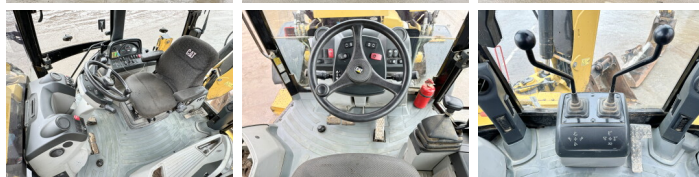

Descrizione

Available at Boss Machinery! This used Caterpillar 434F Backhoe Loader from 2013 has an engine power of 75 kW and counts 9181 operational hours. The total weight of this Caterpillar 434F is 9490 kg and the dimensions are 5.90 x 2.36 x 3.80.

Furthermore, this 434F is equipped with Attacco rapido, Aria condizionata, Funzione idraulica supplementare, Funzione del martello. The Caterpillar Backhoe Loader also has a CE marking. Do you want more information or do you want to try the Caterpillar 434F at our yard? Please let us know.

Banden / Rupsen

80% 40% **440/80R28**

50% 70%

440/80R28

Opties

Attacco rapido

Aria condizionata

Funzione idraulica
supplementare