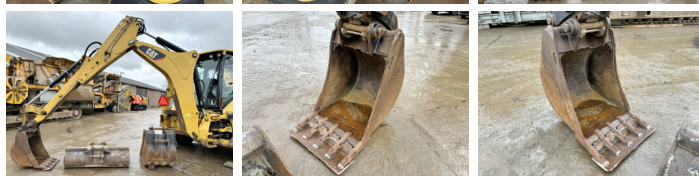

Caterpillar

Caterpillar 434F

BOSS
MACHINERY

€ 42.500escl.

Anno **2013**
Numero di riferimento **BM005790**
Ore **9.181**

Algemeen

Genere **434F**
Posizione **Veldhoven, Netherlands**
Certificaat **CE**
Chassis nummer **CAT0434FAFLY00251**

Descrizione

Available at Boss Machinery! This used Caterpillar 434F Backhoe Loader from 2013 has an engine power of 75 kW and counts 9181 operational hours. The total weight of this Caterpillar 434F is 9490 kg and the dimensions are 5.90 x 2.36 x 3.80.

Furthermore, this 434F is equipped with Attacco rapido, Aria condizionata, Funzione idraulica supplementare, Funzione del martello. The Caterpillar Backhoe Loader also has a CE marking. Do you want more information or do you want to try the Caterpillar 434F at our yard? Please let us know.

Banden / Rupsen

80% 40% **440/80R28**

50% 70%

440/80R28

Opties

Attacco rapido

Aria condizionata

Funzione idraulica
supplementare