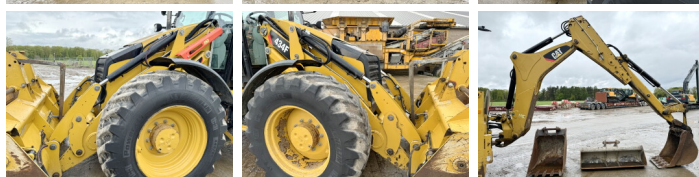

Caterpillar

Caterpillar 434F

BOSS
MACHINERY

€ 42.500escl.

Anno **2013**
Numero di riferimento **BM005790**
Ore **9.181**

Algemeen

Genere **434F**
Posizione **Veldhoven, Netherlands**
Certificaat **CE**
Chassis nummer **CAT0434FAFLY00251**

Descrizione

Available at Boss Machinery! This used Caterpillar 434F Backhoe Loader from 2013 has an engine power of 75 kW and counts 9181 operational hours. The total weight of this Caterpillar 434F is 9490 kg and the dimensions are 5.90 x 2.36 x 3.80.

Furthermore, this 434F is equipped with Attacco rapido, Aria condizionata, Funzione idraulica supplementare, Funzione del martello. The Caterpillar Backhoe Loader also has a CE marking. Do you want more information or do you want to try the Caterpillar 434F at our yard? Please let us know.

Banden / Rupsen

80% 40% **440/80R28**

50% 70%

440/80R28

Opties

Attacco rapido

Aria condizionata

Funzione idraulica
supplementare