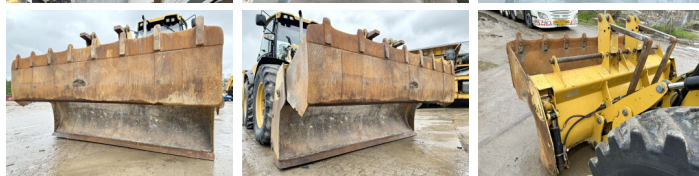

Caterpillar

Caterpillar 434F

BOSS
MACHINERY

€ 42.500escl.

Anno **2013**
Numero di riferimento **BM005790**
Ore **9.181**

Algemeen

Genere **434F**
Posizione **Veldhoven, Netherlands**
Certificaat **CE**
Chassis nummer **CAT0434FAFLY00251**

Descrizione

Available at Boss Machinery! This used Caterpillar 434F Backhoe Loader from 2013 has an engine power of 75 kW and counts 9181 operational hours. The total weight of this Caterpillar 434F is 9490 kg and the dimensions are 5.90 x 2.36 x 3.80.

Furthermore, this 434F is equipped with Attacco rapido, Aria condizionata, Funzione idraulica supplementare, Funzione del martello. The Caterpillar Backhoe Loader also has a CE marking. Do you want more information or do you want to try the Caterpillar 434F at our yard? Please let us know.

Banden / Rupsen

80% 40% **440/80R28**

50% 70%

440/80R28

Opties

Attacco rapido

Aria condizionata

Funzione idraulica
supplementare