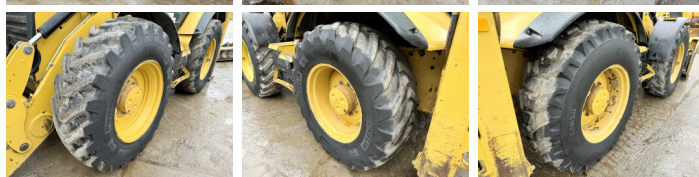

Caterpillar

Caterpillar 434F

BOSS
MACHINERY

€ 42.500escl.

Anno **2013**
Numero di riferimento **BM005790**
Ore **9.181**

Algemeen

Genere **434F**
Posizione **Veldhoven, Netherlands**
Certificaat **CE**
Chassis nummer **CAT0434FAFLY00251**

Descrizione

Available at Boss Machinery! This used Caterpillar 434F Backhoe Loader from 2013 has an engine power of 75 kW and counts 9181 operational hours. The total weight of this Caterpillar 434F is 9490 kg and the dimensions are 5.90 x 2.36 x 3.80.

Furthermore, this 434F is equipped with Attacco rapido, Aria condizionata, Funzione idraulica supplementare, Funzione del martello. The Caterpillar Backhoe Loader also has a CE marking. Do you want more information or do you want to try the Caterpillar 434F at our yard? Please let us know.

Banden / Rupsen

80% 40% **440/80R28**

50% 70%

440/80R28

Opties

Attacco rapido

Aria condizionata

Funzione idraulica
supplementare