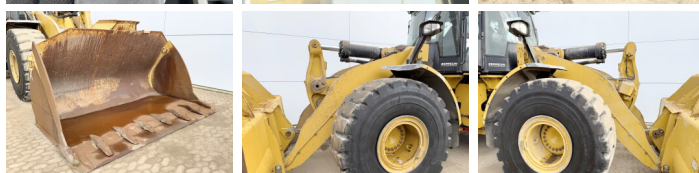

Caterpillar

Caterpillar 972M

BOSS
MACHINERY

€ 119.000xkluzív

Év **2016**
Referencia szám **BM006502**
Óra **6.964**

Algemeen

Típus 972M
Hely Veldhoven, Netherlands
Certificaat CE
Chassis nummer CAT0972MCJPR00805

Leírás Available at Boss Machinery! This Caterpillar 972M Wheel Loader from 2016 has an engine power of 247 kW and counts 6964 operational hours. The total weight of this Caterpillar 972M is 24800 kg and the dimensions are 9.60 x 3.30 x 3.58. Furthermore, this 972M is equipped with Camera, Radio, Heated Seat, Backup alarm, Electrical Opening Door, Air Suspension Seat, Parking sensors, Heated Mirrors, Beacon, Climate Control, AdBlue, Bluetooth, Joystick steering, Electrical Mirrors, Légkondicionáló, Központi zsírzás. The Caterpillar Wheel Loader also has a CE marking. Do you want more information or do you want to try the Caterpillar 972M at our yard? Please let us know.

Maten / Gewichten

Súly 24800
Méret H*S*M 9.60 x 3.30 x 3.58

Technische informatie

German Machine
Drive konfigurációk 4x4

Motor informatie

A motor márkája Caterpillar
A motor modellje C9.3
Hengerek 6
Turbo