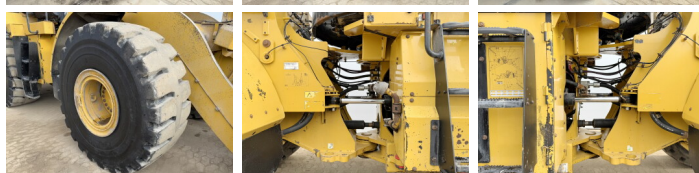

Caterpillar

Caterpillar 972M

BOSS
MACHINERY

€ 119.000xkluzív

Év **2016**
Referencia szám **BM006502**
Óra **6.964**

Algemeen

Típus 972M
Hely Veldhoven, Netherlands
Certificaat CE
Chassis nummer CAT0972MCJPR00805

Leírás Available at Boss Machinery! This Caterpillar 972M Wheel Loader from 2016 has an engine power of 247 kW and counts 6964 operational hours. The total weight of this Caterpillar 972M is 24800 kg and the dimensions are 9.60 x 3.30 x 3.58. Furthermore, this 972M is equipped with Camera, Radio, Heated Seat, Backup alarm, Electrical Opening Door, Air Suspension Seat, Parking sensors, Heated Mirrors, Beacon, Climate Control, AdBlue, Bluetooth, Joystick steering, Electrical Mirrors, Légkondicionáló, Központi zsírzás. The Caterpillar Wheel Loader also has a CE marking. Do you want more information or do you want to try the Caterpillar 972M at our yard? Please let us know.

Maten / Gewichten

Súly 24800
Méret H*S*M 9.60 x 3.30 x 3.58

Technische informatie

German Machine
Drive konfigurációk 4x4

Motor informatie

A motor márkája Caterpillar
A motor modellje C9.3
Hengerek 6
Turbo