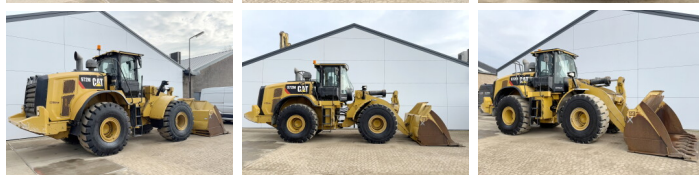

Caterpillar

Caterpillar 972M

BOSS
MACHINERY

€ 119.000xkluzív

Év **2016**
Referencia szám **BM006502**
Óra **6.964**

Algemeen

Típus 972M
Hely Veldhoven, Netherlands
Certificaat CE
Chassis nummer CAT0972MCJPR00805

Leírás Available at Boss Machinery! This Caterpillar 972M Wheel Loader from 2016 has an engine power of 247 kW and counts 6964 operational hours. The total weight of this Caterpillar 972M is 24800 kg and the dimensions are 9.60 x 3.30 x 3.58. Furthermore, this 972M is equipped with Camera, Radio, Heated Seat, Backup alarm, Electrical Opening Door, Air Suspension Seat, Parking sensors, Heated Mirrors, Beacon, Climate Control, AdBlue, Bluetooth, Joystick steering, Electrical Mirrors, Légkondicionáló, Központi zsírzás. The Caterpillar Wheel Loader also has a CE marking. Do you want more information or do you want to try the Caterpillar 972M at our yard? Please let us know.

Maten / Gewichten

Súly 24800
Méret H*S*M 9.60 x 3.30 x 3.58

Technische informatie

German Machine
Drive konfigurációk 4x4

Motor informatie

A motor márkája Caterpillar
A motor modellje C9.3
Hengerek 6
Turbo