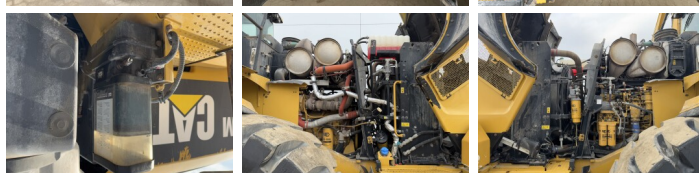

Caterpillar

Caterpillar 972M

BOSS
MACHINERY

€ 119.000xkluzív

Év **2016**
Referencia szám **BM006502**
Óra **6.964**

Algemeen

Típus 972M
Hely Veldhoven, Netherlands
Certificaat CE
Chassis nummer CAT0972MCJPR00805

Leírás Available at Boss Machinery! This Caterpillar 972M Wheel Loader from 2016 has an engine power of 247 kW and counts 6964 operational hours. The total weight of this Caterpillar 972M is 24800 kg and the dimensions are 9.60 x 3.30 x 3.58. Furthermore, this 972M is equipped with Camera, Radio, Heated Seat, Backup alarm, Electrical Opening Door, Air Suspension Seat, Parking sensors, Heated Mirrors, Beacon, Climate Control, AdBlue, Bluetooth, Joystick steering, Electrical Mirrors, Légkondicionáló, Központi zsírzás. The Caterpillar Wheel Loader also has a CE marking. Do you want more information or do you want to try the Caterpillar 972M at our yard? Please let us know.

Maten / Gewichten

Súly 24800
Méret H*S*M 9.60 x 3.30 x 3.58

Technische informatie

German Machine
Drive konfigurációk 4x4

Motor informatie

A motor márkája Caterpillar
A motor modellje C9.3
Hengerek 6
Turbo