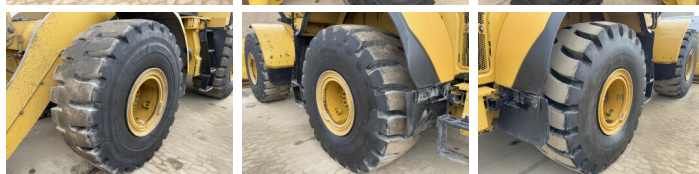

Caterpillar

Caterpillar 972M

BOSS
MACHINERY

€ 119.000xkluzív

Év **2016**
Referencia szám **BM006502**
Óra **6.964**

Algemeen

Típus 972M
Hely Veldhoven, Netherlands
Certificaat CE
Chassis nummer CAT0972MCJPR00805

Leírás Available at Boss Machinery! This Caterpillar 972M Wheel Loader from 2016 has an engine power of 247 kW and counts 6964 operational hours. The total weight of this Caterpillar 972M is 24800 kg and the dimensions are 9.60 x 3.30 x 3.58. Furthermore, this 972M is equipped with Camera, Radio, Heated Seat, Backup alarm, Electrical Opening Door, Air Suspension Seat, Parking sensors, Heated Mirrors, Beacon, Climate Control, AdBlue, Bluetooth, Joystick steering, Electrical Mirrors, Légkondicionáló, Központi zsírzás. The Caterpillar Wheel Loader also has a CE marking. Do you want more information or do you want to try the Caterpillar 972M at our yard? Please let us know.

Maten / Gewichten

Súly 24800
Méret H*S*M 9.60 x 3.30 x 3.58

Technische informatie

German Machine
Drive konfigurációk 4x4

Motor informatie

A motor márkája Caterpillar
A motor modellje C9.3
Hengerek 6
Turbo