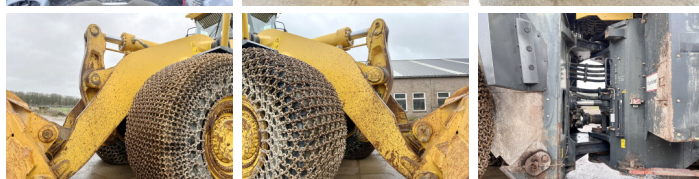

Komatsu

Komatsu WA800-3E0

BOSS
MACHINERY

€ 188.000xkluzív

Év **2007**
Referencia szám **BM005517**
Óra **21.923**

Algemeen

Típus **WA800-3E0**
Hely **Veldhoven, Netherlands**
Certificaat **CE**

Leírás

Available at Boss Machinery! This Komatsu WA800-3E0 Wheel Loader from 2007 has an engine power of 636 kW and counts 21923 operational hours. The total weight of this Komatsu WA800-3E0 is 104500 kg and the dimensions are 12.10 x 4.80 x 5.3. Furthermore, this WA800-3E0 is equipped with Camera, Légkondicionáló, Radio, Backup alarm, Központi zsírzás. The Komatsu Wheel Loader also has a CE marking. Do you want more information or do you want to try the Komatsu WA800-3E0 at our yard? Please let us know.

Maten / Gewichten

Súly **104500**
Méret H*S*M **12.10 x 4.80 x 5.3**

Technische informatie

Drive konfigurációk **4x4**

Motor informatie

A motor márkája **Komatsu**
A motor modellje **SAA12V140E-3**
Hengerek **12**
Turbo
Teljesítmény kW-ban **636**

Banden / Rupsen

60% 60%

Bridgestone 45/65R45 +
Chains