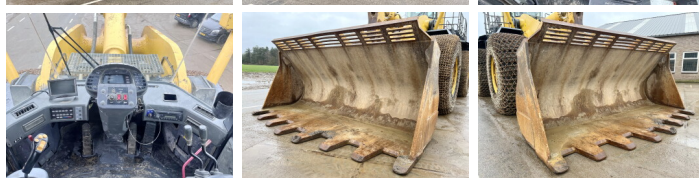

Komatsu

Komatsu WA800-3E0

BOSS
MACHINERY

€ 188.000xkluzív

Év **2007**
Referencia szám **BM005517**
Óra **21.923**

Algemeen

Típus **WA800-3E0**
Hely **Veldhoven, Netherlands**
Certificaat **CE**

Leírás

Available at Boss Machinery! This Komatsu WA800-3E0 Wheel Loader from 2007 has an engine power of 636 kW and counts 21923 operational hours. The total weight of this Komatsu WA800-3E0 is 104500 kg and the dimensions are 12.10 x 4.80 x 5.3. Furthermore, this WA800-3E0 is equipped with Camera, Légkondicionáló, Radio, Backup alarm, Központi zsírzás. The Komatsu Wheel Loader also has a CE marking. Do you want more information or do you want to try the Komatsu WA800-3E0 at our yard? Please let us know.

Maten / Gewichten

Súly **104500**
Méret H*S*M **12.10 x 4.80 x 5.3**

Technische informatie

Drive konfigurációk **4x4**

Motor informatie

A motor márkája **Komatsu**
A motor modellje **SAA12V140E-3**
Hengerek **12**
Turbo
Teljesítmény kW-ban **636**

Banden / Rupsen

60% 60%

Bridgestone 45/65R45 +
Chains