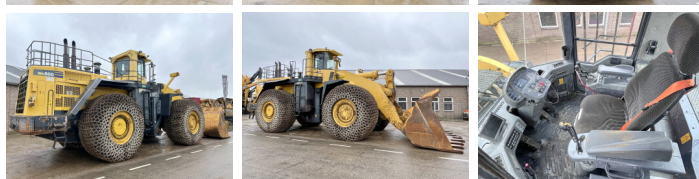

Komatsu

Komatsu WA800-3E0

BOSS
MACHINERY

€ 188.000xkluzív

Év **2007**
Referencia szám **BM005517**
Óra **21.923**

Algemeen

Típus **WA800-3E0**
Hely **Veldhoven, Netherlands**
Certificaat **CE**

Leírás

Available at Boss Machinery! This Komatsu WA800-3E0 Wheel Loader from 2007 has an engine power of 636 kW and counts 21923 operational hours. The total weight of this Komatsu WA800-3E0 is 104500 kg and the dimensions are 12.10 x 4.80 x 5.3. Furthermore, this WA800-3E0 is equipped with Camera, Légkondicionáló, Radio, Backup alarm, Központi zsírzás. The Komatsu Wheel Loader also has a CE marking. Do you want more information or do you want to try the Komatsu WA800-3E0 at our yard? Please let us know.

Maten / Gewichten

Súly **104500**
Méret H*S*M **12.10 x 4.80 x 5.3**

Technische informatie

Drive konfigurációk **4x4**

Motor informatie

A motor márkája **Komatsu**
A motor modellje **SAA12V140E-3**
Hengerek **12**
Turbo
Teljesítmény kW-ban **636**

Banden / Rupsen

60% 60%

Bridgestone 45/65R45 +
Chains