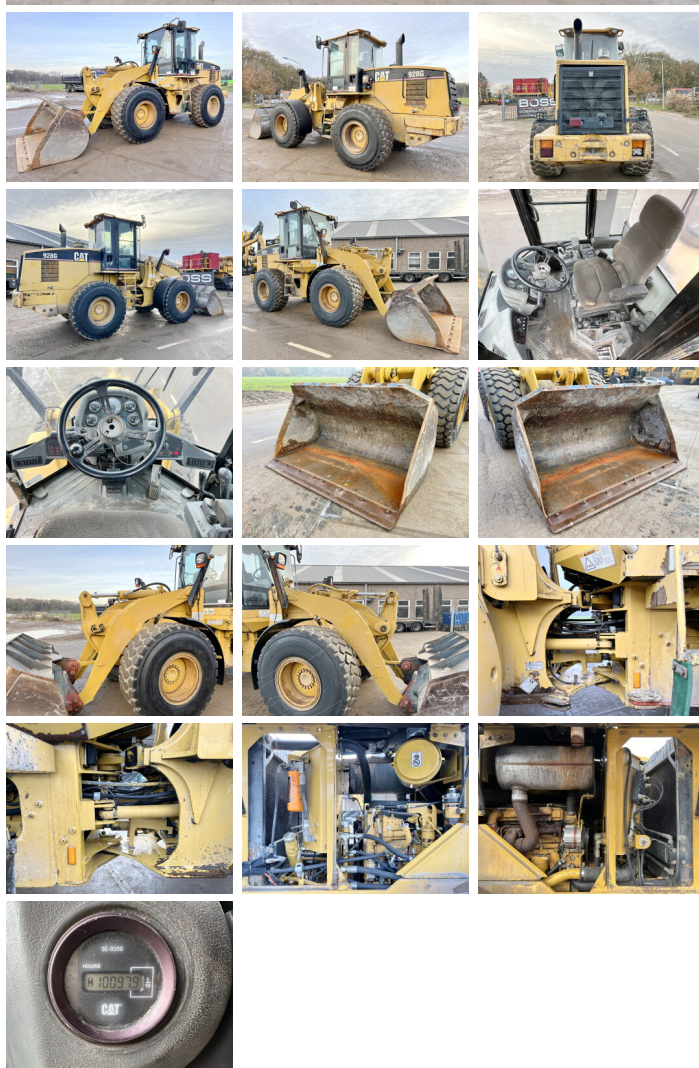

Caterpillar

Caterpillar 928G

BOSS
MACHINERY

€ 24.500xkluzív

Év **1997**
Referencia szám **BM005541**
Óra **10.097**

Algemeen

Típus **928G**
Hely **Veldhoven, Netherlands**
First owner
Dutch vehicle
Certificaat **CE**
Chassis nummer **7SR00252**

Leírás

Available at Boss Machinery! This Caterpillar 928G Wheel Loader from 1997 has an engine power of 93 kW and counts 10097 operational hours. Always worked in The Netherlands. Bought from the first owner. The total weight of this Caterpillar 928G is 12600 kg and the dimensions are 7.65 x 2.75 x 3.30. Furthermore, this 928G is equipped with Központi zsírzás. The Caterpillar Wheel Loader also has a CE marking. Do you want more information or do you want to try the Caterpillar 928G at our yard? Please let us know.

Maten / Gewichten

Súly **12600**
Méreték H*S*M **7.65 x 2.75 x 3.30**

Technische informatie

Drive konfigurációk **4 x 4**

Motor informatie

A motor márkája **Caterpillar**
A motor modellje **3116T**
Hengerek **6**
Turbo
Teljesítmény kW-ban **93**

Banden / Rupsen