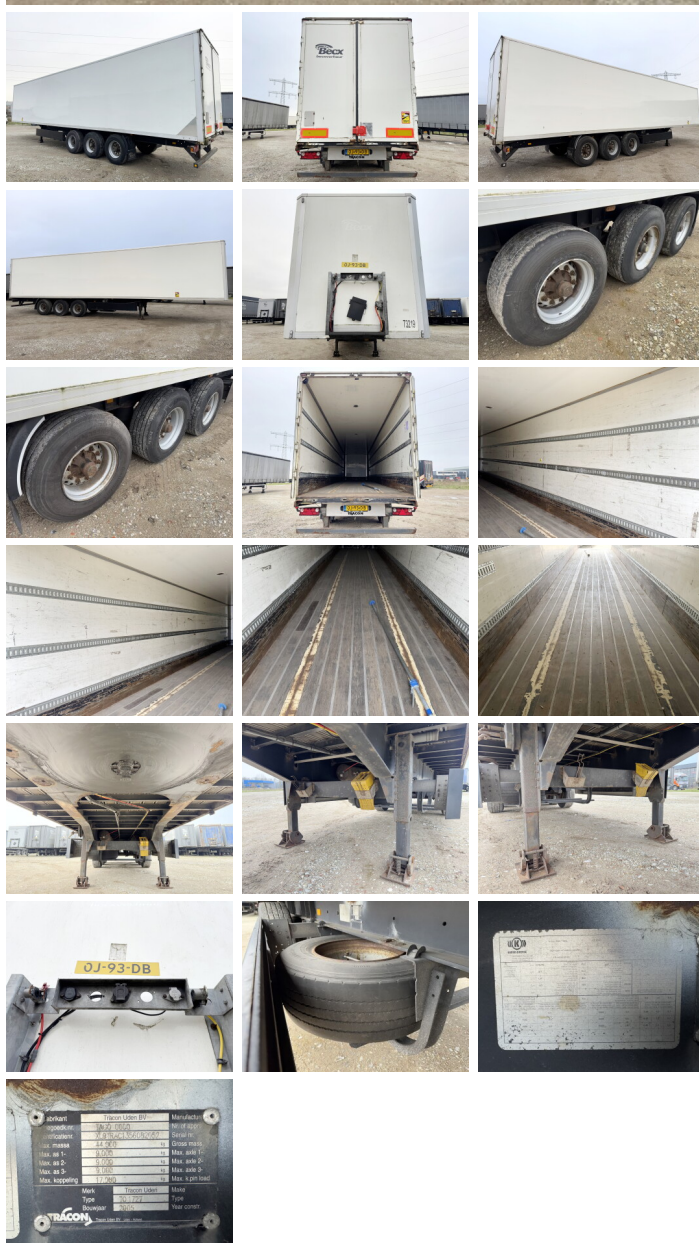

Tracon

Tracon TO.1727

BOSS

MACHINERY

Év **2005**
Referencia szám **BC000241**

Algemeen

Típus **TO.1727**
Hely **Veldhoven, Netherlands**
Dutch vehicle
Chassis number **XL9TRAC1356082052**
Available at Boss Machinery! This Tracon TO.1727 Trailer from 2005 has an engine power of - kW and counts 0 operational hours. Always worked in The Netherlands. The total weight of this Tracon TO.1727 is - kg and the dimensions are 14.00 x 2.56 x 4.00. Furthermore, this TO.1727 is equipped with . Do you want more information or do you want to try the Tracon TO.1727 at our yard? Please let us know.

Leírás

Maten / Gewichten

Méretek H*S*M **14.00 x 2.56 x 4.00**
Maximális terhelhetőség **44000**
Extra dimensions: **Inside: 13.55 x 2.48 x 2.73**

Banden / Rupsen

30% 30% **385/65R22.5**
30% 30% **385/65R22.5**
30% 30% **385/65R22.5**