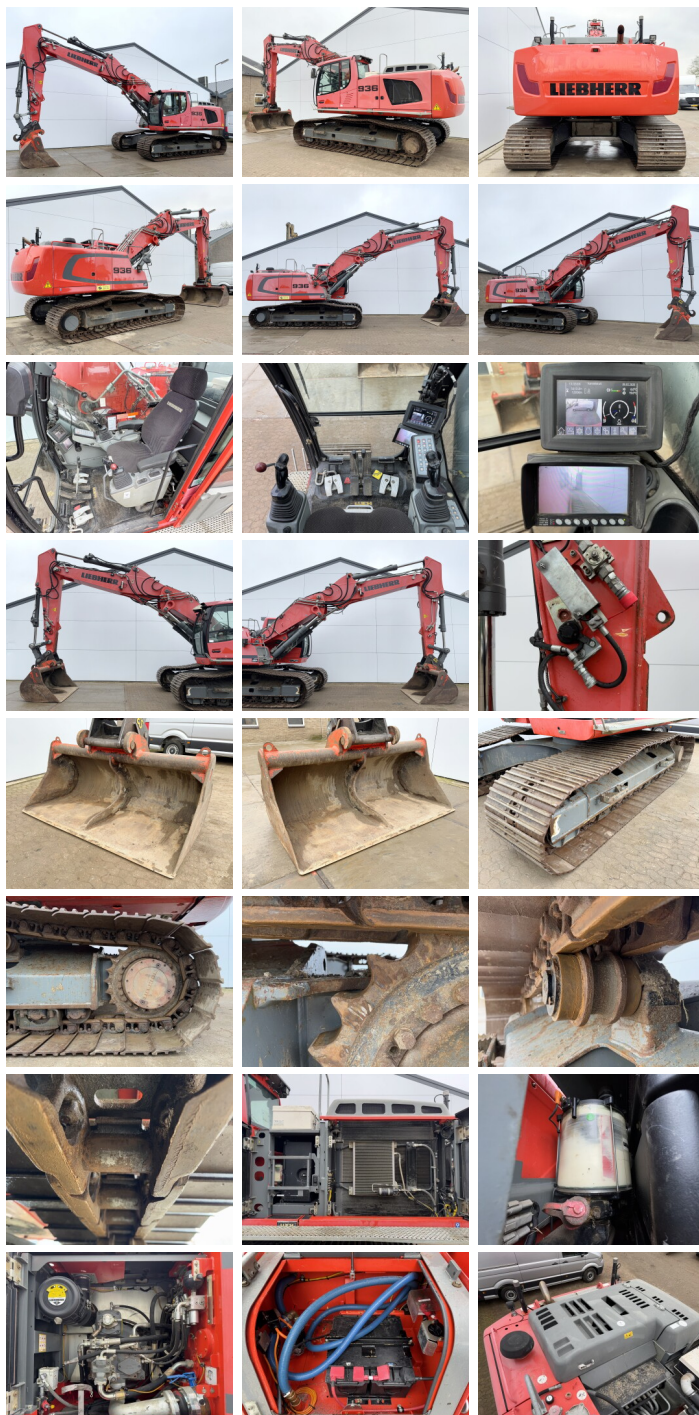

Liebherr

Liebherr R936LC

BOSS
MACHINERY

€ 56.500xkluzív

Év 2015
Referencia szám BM006505
Óra 12.096

Algemeen

Típus R936LC
Hely Veldhoven, Netherlands
Dutch vehicle
Certificaat CE + EPA
Chassis nummer WLHZ1148PZC040310

Leírás

Available at Boss Machinery! This Liebherr R936LC Excavator from 2015 has an engine power of 160 kW and counts 12096 operational hours. Always worked in The Netherlands. The total weight of this Liebherr R936LC is 34800 kg and the dimensions are 11.10 x 3.49 x 3.32. Furthermore, this R936LC is equipped with Gyors csatoló, Camera, Heated Seat, AdBlue, Radio, Air Suspension Seat, Bluetooth, Pressurised Cabin, Légkondicionáló, Extra hidraulikus funkció, Kalapács funkció, Központi zsírzás. The Liebherr Excavator also has a CE + EPA marking. Do you want more information or do you want to try the Liebherr R936LC at our yard? Please let us know.

Maten / Gewichten

Méreték H*S*M 11.10 x 3.49 x 3.32
Súly 34800

Motor informatie

A motor márkája Liebherr
A motor modellje D934 A7
Turbo
Teljesítmény kW-ban 160

Banden / Rupsen

Lemez szélessége 90 cm