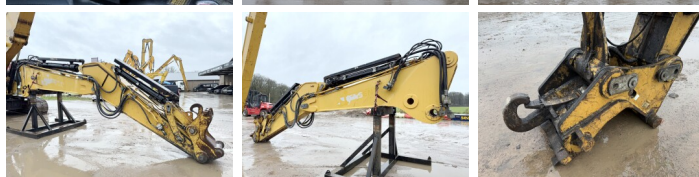

Caterpillar

Caterpillar 345CL UHD - 29 Meter Demolition

BOSS
MACHINERY

Év **2009**
Referencia szám **BM006435**
Óra **14.104**

Algemeen

Típus **345CL UHD - 29 Meter Demolition**
Hely **Veldhoven, Netherlands**
Certificaat **CE**
Chassis nummer **SCN00191**

Leírás

Available at Boss Machinery! This Caterpillar 345CL UHD - 29 Meter Demolition Excavator from 2009 has an engine power of 257 kW and counts 14104 operational hours. The total weight of this Caterpillar 345CL UHD - 29 Meter Demolition is 57900 kg and the dimensions are 7.80 x 3.79 x 3.50. Furthermore, this 345CL UHD - 29 Meter Demolition is equipped with Pressurised Cabin, Climate Control, Légkondicionáló, Gyors csatoló, Parking Heater, Camera, Radio, Heated Seat, Backup alarm, Extra hidraulikus funkció, Kalapács funkció. The Caterpillar Excavator also has a CE marking. Do you want more information or do you want to try the Caterpillar 345CL UHD - 29 Meter Demolition at our yard? Please let us know.

Lemez szélessége

75 cm

Opties

Pressurised Cabin

Climate Control

Légkondicionáló

Gyors csatoló

Parking Heater