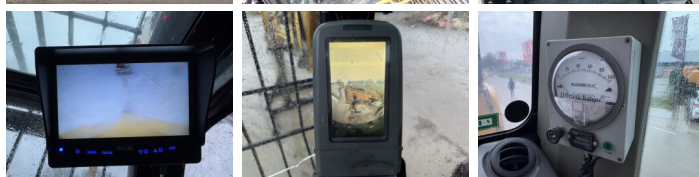

Caterpillar

Caterpillar 345CL UHD - 29 Meter Demolition

BOSS
MACHINERY

Év **2009**
Referencia szám **BM006435**
Óra **14.104**

Algemeen

Típus **345CL UHD - 29 Meter Demolition**
Hely **Veldhoven, Netherlands**
Certificaat **CE**
Chassis nummer **SCN00191**

Leírás

Available at Boss Machinery! This Caterpillar 345CL UHD - 29 Meter Demolition Excavator from 2009 has an engine power of 257 kW and counts 14104 operational hours. The total weight of this Caterpillar 345CL UHD - 29 Meter Demolition is 57900 kg and the dimensions are 7.80 x 3.79 x 3.50. Furthermore, this 345CL UHD - 29 Meter Demolition is equipped with Pressurised Cabin, Climate Control, Légkondicionáló, Gyors csatoló, Parking Heater, Camera, Radio, Heated Seat, Backup alarm, Extra hidraulikus funkció, Kalapács funkció. The Caterpillar Excavator also has a CE marking. Do you want more information or do you want to try the Caterpillar 345CL UHD - 29 Meter Demolition at our yard? Please let us know.

Maten / Gewichten

Méretek H*S*M **7.80 x 3.79 x 3.50**
Súly **57900**

Motor informatie

A motor márkája **Caterpillar**
A motor modellje **C13**
Hengerek **6**
Turbo
Teljesítmény kW-ban **257**

Banden / Rupsen