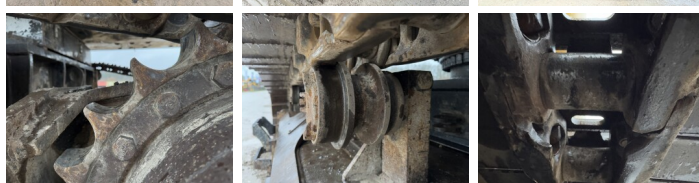

Caterpillar

Caterpillar 345CL UHD - 29 Meter Demolition

BOSS
MACHINERY

Év **2009**
Referencia szám **BM006435**
Óra **14.104**

Algemeen

Típus **345CL UHD - 29 Meter Demolition**
Hely **Veldhoven, Netherlands**
Certificaat **CE**
Chassis nummer **SCN00191**

Leírás

Available at Boss Machinery! This Caterpillar 345CL UHD - 29 Meter Demolition Excavator from 2009 has an engine power of 257 kW and counts 14104 operational hours. The total weight of this Caterpillar 345CL UHD - 29 Meter Demolition is 57900 kg and the dimensions are 7.80 x 3.79 x 3.50. Furthermore, this 345CL UHD - 29 Meter Demolition is equipped with Pressurised Cabin, Climate Control, Légkondicionáló, Gyors csatoló, Parking Heater, Camera, Radio, Heated Seat, Backup alarm, Extra hidraulikus funkció, Kalapács funkció. The Caterpillar Excavator also has a CE marking. Do you want more information or do you want to try the Caterpillar 345CL UHD - 29 Meter Demolition at our yard? Please let us know.

Maten / Gewichten

Méretek H*S*M **7.80 x 3.79 x 3.50**
Súly **57900**

Motor informatie

A motor márkája **Caterpillar**
A motor modellje **C13**
Hengerek **6**
Turbo
Teljesítmény kW-ban **257**

Banden / Rupsen