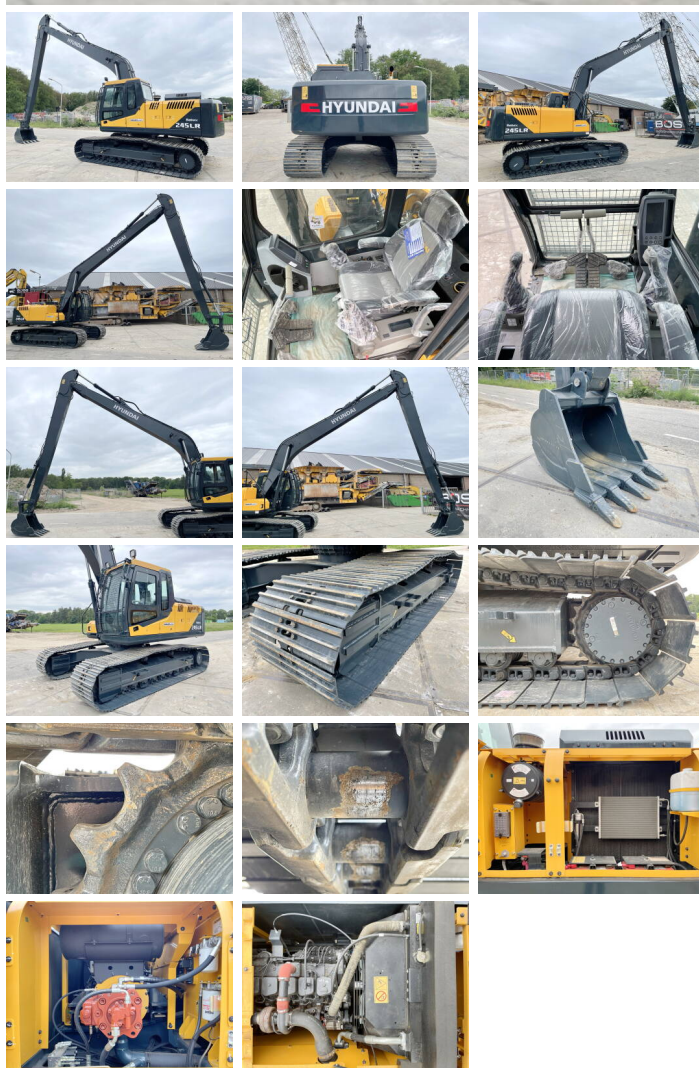

Hyundai

Hyundai R245LR

BOSS
MACHINERY

€ 109.000xkluzív

Év **2024**
Referencia szám **BM005574**
Óra **10**

Algemeen

Típus R245LR
Hely Veldhoven, Netherlands
Certificaat NOT FOR SALE IN EU / NO CE MARK
Available at Boss Machinery! This Hyundai R245LR Excavator from 2024 has an engine power of 104 kW and counts 10 operational hours. The total weight of this Hyundai R245LR is 24500 kg and the dimensions are 12.10 x 3.19 x 3.30. Furthermore, this R245LR is equipped with Radio, Légkondicionáló, Bluetooth. The Hyundai Excavator also has a NOT FOR SALE IN EU / NO CE MARK marking. Do you want more information or do you want to try the Hyundai R245LR at our yard? Please let us know.

Maten / Gewichten

Méretek H*S*M 12.10 x 3.19 x 3.30
Súly 24500 kg

Motor informatie

A motor márkája Cummins
A motor modellje 6BT5.9C
Turbo
Teljesítmény kW-ban 104

Banden / Rupsen

Lemez % 100
Lánckerék% 100
Lánc% 100
Lemez szélessége 80 cm

Opties