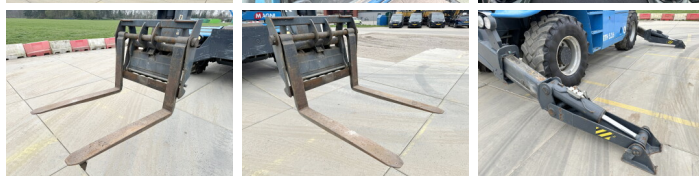

Magni

Magni RTH5.26

BOSS
MACHINERY

€ 69.500xkluzív

Év 2013
Referencia szám BM005722
Óra 4.213

Algemeen

Típus RTH5.26
Hely Veldhoven, Netherlands
Dutch vehicle
Certificaat CE

Leírás

Available at Boss Machinery! This Magni RTH5.26 Telescopic handlers from 2013 has an engine power of 115 kW and counts 4213 operational hours. Always worked in The Netherlands. The total weight of this Magni RTH5.26 is 18000 kg and the dimensions are 9.35 x 2.85 x 3.16. Furthermore, this RTH5.26 is equipped with Gyors csatoló, Beacon, Radio, Backup alarm. The Magni Telescopic handlers also has a CE marking. Do you want more information or do you want to try the Magni RTH5.26 at our yard? Please let us know.

Maten / Gewichten

Méretek H*S*M 9.35 x 2.85 x 3.16
Súly 18000

Technische informatie

Lifting Height 25.66 m
Sebességváltó Automatic
Drive konfigurációk 4 x 4

Motor informatie

A motor márkája Mercedes
A motor modellje OM924LA
Hengerek 4
Teljesítmény kW-ban 115

Banden / Rupsen

40% 90% 18-22.5