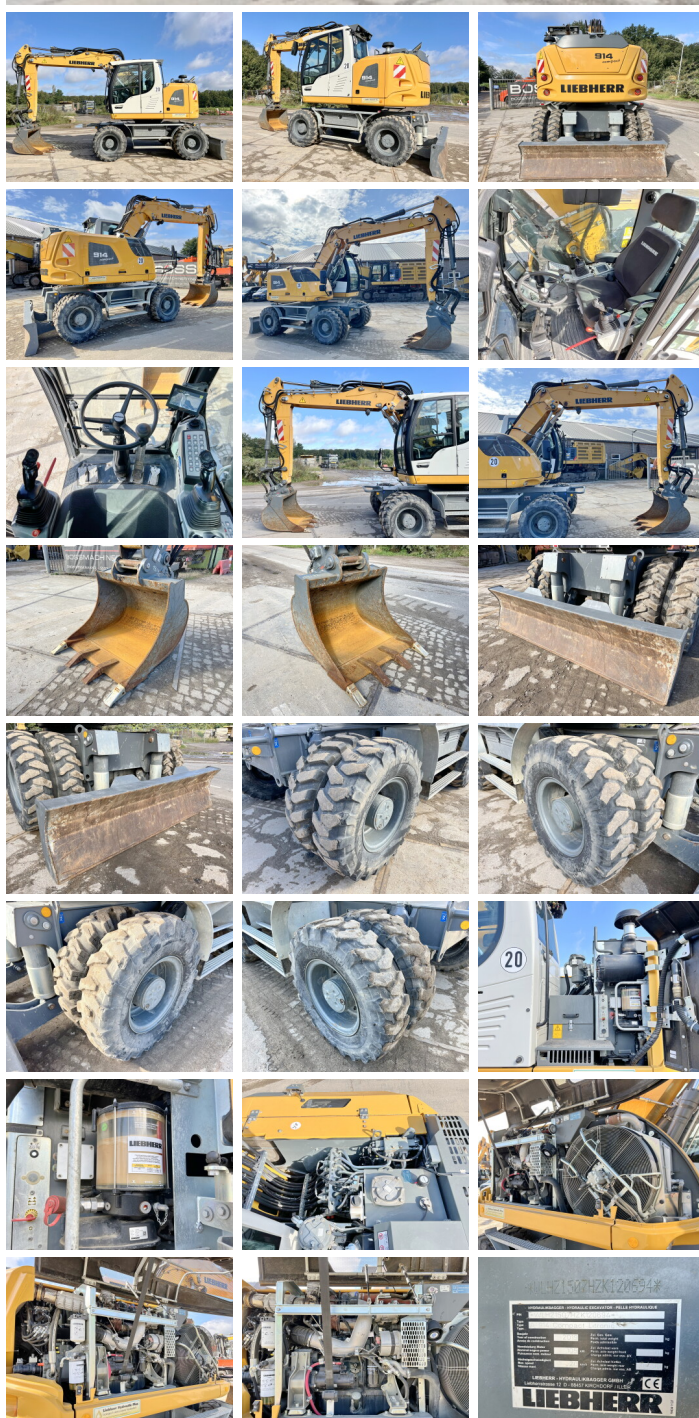

Liebherr

Liebherr A914 Compact Litronic - Likufix

€ 110.000xkluzív

Év **2020**
Referencia szám **BM006040**
Óra **3.012**

Algemeen

Típus A914 Compact Litronic -
Likufix
Hely Veldhoven, Netherlands
First owner
Certificaat CE
Chassis nummer WLHZ1507HZK120694

Leírás Available at Boss
Machinery! This Liebherr
A914 Compact Litronic -
Likufix Wheeled Excavator
from 2020 has an engine
power of 105 kW and counts
3012 operational hours.
Bought from the first owner.
The total weight of this
Liebherr A914 Compact
Litronic - Likufix is 16500
kg and the dimensions are
7.85 x 2.54 x 3.16.
Furthermore, this A914
Compact Litronic - Likufix is
equipped with Heated Seat,
Bluetooth, Backup alarm,
Gyors csatoló, Camera,
Radio, AdBlue, MP
Rotacion Lines, Extra
hidraulikus funkció,
Kalapács funkció, Központi
zsírzás. The Liebherr
Wheeled Excavator also has
a CE marking. Do you want
more information or do you
want to try the Liebherr
A914 Compact Litronic -
Likufix at our yard? Please
let us know.

Maten / Gewichten

Súly 16500
Méret H*S*M 7.85 x 2.54 x 3.16

Technische informatie

Drive konfigurációk 4x4

BOSS
MACHINERY

Motor informatie

A motor márkája	FPT
A motor modellje	F4HF45PE00A
Hengerek	4
Turbo	
Teljesítmény kW-ban	105