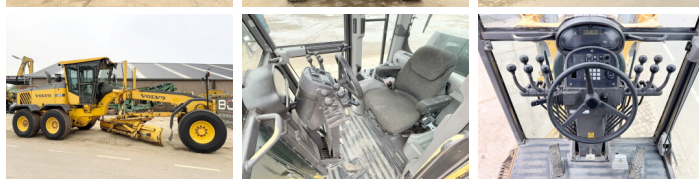

Volvo

Volvo G970

€ 52.500xkluzív

Év **2008**
Referencia szám **BM006030**
Óra **9.975**

Algemeen

Típus G970
Hely Veldhoven, Netherlands
Certificaat EPA

Leírás Available at Boss Machinery! This Volvo G970 Grader from 2008 has an engine power of 191 kW and counts 9975 operational hours. The total weight of this Volvo G970 is 19420 kg and the dimensions are 9.70 x 2.80 x 3.45. Furthermore, this G970 is equipped with Heated Mirrors, Légkondicionáló, Radio, Backup alarm. The Volvo Grader also has a EPA marking. Do you want more information or do you want to try the Volvo G970 at our yard? Please let us know.

Maten / Gewichten

Méreték H*S*M 9.70 x 2.80 x 3.45
Súly 19420

Technische informatie

Drive konfigurációk 6x4

Motor informatie

A motor márkája Volvo
A motor modellje D9B
Hengerek 6
Turbo
Teljesítmény kW-ban 191

Banden / Rupsen

90% 90% 17.5R25
90% 90% 17.5R25
90% 90% 17.5R25

BOSS
MACHINERY

Opties

Heated Mirrors

Légkondicionáló

Radio

Backup alarm