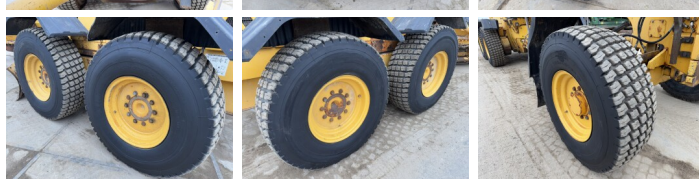

Volvo

Volvo G970

€ 52.500xkluzív

Év **2008**
Referencia szám **BM006030**
Óra **9.975**

Algemeen

Típus G970
Hely Veldhoven, Netherlands
Certificaat EPA

Leírás Available at Boss Machinery! This Volvo G970 Grader from 2008 has an engine power of 191 kW and counts 9975 operational hours. The total weight of this Volvo G970 is 19420 kg and the dimensions are 9.70 x 2.80 x 3.45. Furthermore, this G970 is equipped with Heated Mirrors, Légkondicionáló, Radio, Backup alarm. The Volvo Grader also has a EPA marking. Do you want more information or do you want to try the Volvo G970 at our yard? Please let us know.

Maten / Gewichten

Méreték H*S*M 9.70 x 2.80 x 3.45
Súly 19420

Technische informatie

Drive konfigurációk 6x4

Motor informatie

A motor márkája Volvo
A motor modellje D9B
Hengerek 6
Turbo
Teljesítmény kW-ban 191

Banden / Rupsen

90% 90% 17.5R25
90% 90% 17.5R25
90% 90% 17.5R25

BOSS
MACHINERY

Opties

Heated Mirrors

Légkondicionáló

Radio

Backup alarm