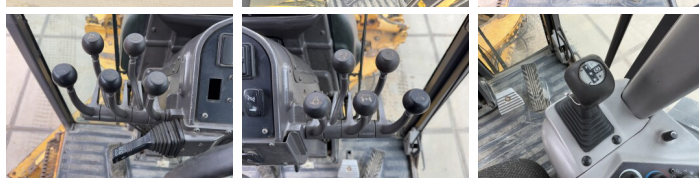

Volvo

Volvo G970

€ 52.500xkluzív

Év **2008**
Referencia szám **BM006030**
Óra **9.975**

Algemeen

Típus G970
Hely Veldhoven, Netherlands
Certificaat EPA

Leírás Available at Boss Machinery! This Volvo G970 Grader from 2008 has an engine power of 191 kW and counts 9975 operational hours. The total weight of this Volvo G970 is 19420 kg and the dimensions are 9.70 x 2.80 x 3.45. Furthermore, this G970 is equipped with Heated Mirrors, Légkondicionáló, Radio, Backup alarm. The Volvo Grader also has a EPA marking. Do you want more information or do you want to try the Volvo G970 at our yard? Please let us know.

Banden / Rupsen

90% 90% 17.5R25
90% 90% 17.5R25
90% 90% 17.5R25

BOSS
MACHINERY

Opties

Heated Mirrors

Légkondicionáló

Radio

Backup alarm