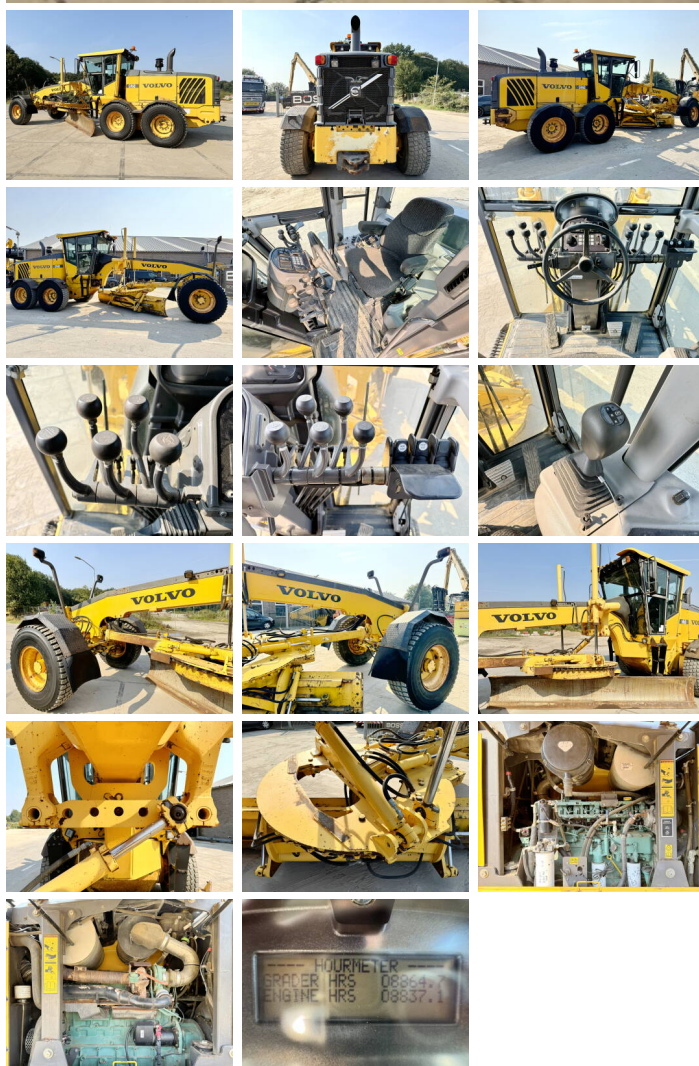

### Algemeen

Típus G960  
Hely Veldhoven, Netherlands  
Certificaat EPA

Leírás Available at Boss Machinery! This Volvo G960 Grader from 2009 has an engine power of 180 kW and counts 8864 operational hours. The total weight of this Volvo G960 is 17970 kg and the dimensions are 9.30 x 2.70 x 3.30. Furthermore, this G960 is equipped with Radio, Heated Mirrors, Légkondicionáló, Beacon, Extra hidraulikus funkció. The Volvo Grader also has a EPA marking. Do you want more information or do you want to try the Volvo G960 at our yard? Please let us know.

### Banden / Rupsen

60% 60% 17.5R25  
60% 60% 17.5R25  
60% 60% 17.5R25

**BOSS**  
MACHINERY