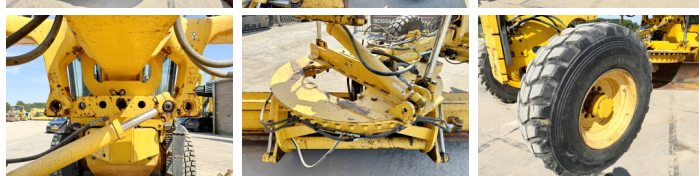

Volvo

Volvo G960

€ 47.500xkluzív

Év **2007**
Referencia szám **BM005534**
Óra **8.944**

Algemeen

Típus **G960**
Hely **Veldhoven, Netherlands**
Chassis nummer **VCE0G960C00040333**

Leírás

Available at Boss Machinery! This Volvo G960 Grader from 2007 has an engine power of 180 kW and counts 8944 operational hours. The total weight of this Volvo G960 is 17810 kg and the dimensions are 9.30 x 2.70 x 3.30 . Furthermore, this G960 is equipped with Beacon, Backup alarm, Légkondicionáló, Heated Mirrors, Extra hidraulikus funkció. Do you want more information or do you want to try the Volvo G960 at our yard? Please let us know.

Maten / Gewichten

Súly **17810**
Méreték H*S*M **9.30 x 2.70 x 3.30**

Technische informatie

Drive konfigurációk **6X4**

Motor informatie

A motor márkája **Volvo**
A motor modellje **D7E**
Hengerek **6**
Turbo
Teljesítmény kW-ban **180**

Banden / Rupsen

80% 80% **17.5 R25**
80% 80% **17.5 R25**
80% 80% **17.5 R25**

BOSS

MACHINERY