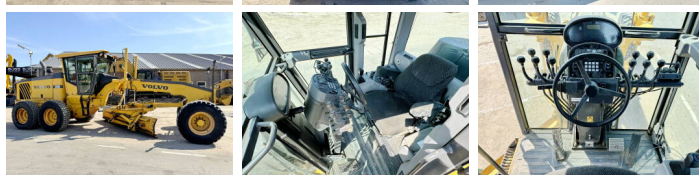

Volvo

Volvo G960

€ 47.500xkluzív

Év **2007**
Referencia szám **BM005534**
Óra **8.944**

Algemeen

Típus **G960**
Hely **Veldhoven, Netherlands**
Chassis nummer **VCE0G960C00040333**

Leírás

Available at Boss Machinery! This Volvo G960 Grader from 2007 has an engine power of 180 kW and counts 8944 operational hours. The total weight of this Volvo G960 is 17810 kg and the dimensions are 9.30 x 2.70 x 3.30 . Furthermore, this G960 is equipped with Beacon, Backup alarm, Légkondicionáló, Heated Mirrors, Extra hidraulikus funkció. Do you want more information or do you want to try the Volvo G960 at our yard? Please let us know.

Maten / Gewichten

Súly **17810**
Méreték H*S*M **9.30 x 2.70 x 3.30**

Technische informatie

Drive konfigurációk **6X4**

Motor informatie

A motor márkája **Volvo**
A motor modellje **D7E**
Hengerek **6**
Turbo
Teljesítmény kW-ban **180**

Banden / Rupsen

80% 80% **17.5 R25**
80% 80% **17.5 R25**
80% 80% **17.5 R25**

BOSS

MACHINERY