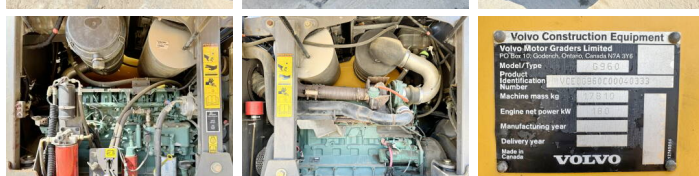

Volvo

Volvo G960

€ 47.500xkluzív

Év **2007**
Referencia szám **BM005534**
Óra **8.944**

Algemeen

Típus **G960**
Hely **Veldhoven, Netherlands**
Chassis nummer **VCE0G960C00040333**

Leírás

Available at Boss Machinery! This Volvo G960 Grader from 2007 has an engine power of 180 kW and counts 8944 operational hours. The total weight of this Volvo G960 is 17810 kg and the dimensions are 9.30 x 2.70 x 3.30 . Furthermore, this G960 is equipped with Beacon, Backup alarm, Légkondicionáló, Heated Mirrors, Extra hidraulikus funkció. Do you want more information or do you want to try the Volvo G960 at our yard? Please let us know.

Maten / Gewichten

Súly **17810**
Méreték H*S*M **9.30 x 2.70 x 3.30**

Technische informatie

Drive konfigurációk **6X4**

Motor informatie

A motor márkája **Volvo**
A motor modellje **D7E**
Hengerek **6**
Turbo
Teljesítmény kW-ban **180**

Banden / Rupsen

80% 80% **17.5 R25**
80% 80% **17.5 R25**
80% 80% **17.5 R25**

BOSS

MACHINERY