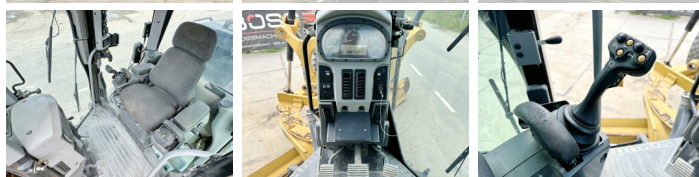

Caterpillar

Caterpillar 12M2 6x6

BOSS
MACHINERY

Év **2013**
Referencia szám **BM005765**
Óra **14.808**

Algemeen

Típus 12M2 6x6
Hely Veldhoven, Netherlands
Certificaat EPA
Chassis nummer CAT0012MEF9B00171
Available at Boss Machinery! This Caterpillar 12M2 6x6 Grader from 2013 has an engine power of 181 kW and counts 14808 operational hours. The total weight of this Caterpillar 12M2 6x6 is 20116 kg and the dimensions are 9.45 x 3.30 x 3.43. Furthermore, this 12M2 6x6 is equipped with Radio, Non CE, Joystick steering, Heated Cab, Front Lift, Bluetooth, Légkondicionáló, Heated Mirrors, Extra hidraulikus funkció. The Caterpillar Grader also has a ÉPA marking. Do you want more information or do you want to try the Caterpillar 12M2 6x6 at our yard? Please let us know.

Leírás

Maten / Gewichten

Súly 20116
Méretek H*S*M 9.45 x 3.30 x 3.43
Extra dimensions: 4.95m Blade

Technische informatie

Reverse Drive
Drive konfigurációk 6x6

Motor informatie

A motor márkája Caterpillar
A motor modellje C9.3
Hengerek 6
Turbo
Teljesítmény kW-ban 181

Banden / Rupsen