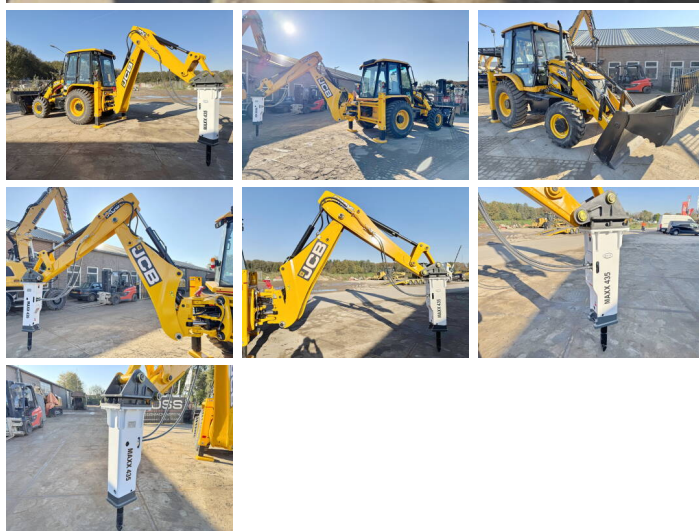

# JCB 3DX / 3CX 4WD + Maxx 435 Hammer

€ 58.000xkluzív

Év **2024**  
Referencia szám **BM006034**  
Óra **5**

## Algemeen

Típus 3DX / 3CX 4WD + Maxx 435 Hammer  
Hely Veldhoven, Netherlands  
Certificaat NOT FOR SALE IN EU / NO CE MARK  
Leírás Available at Boss Machinery! This used JCB 3DX / 3CX 4WD + Maxx 435 Hammer Backhoe Loader from 2024 has an engine power of 55 kW and counts 5 operational hours. The total weight of this JCB 3DX / 3CX 4WD + Maxx 435 Hammer is 7460 kg and the dimensions are 5.80 x 2.42 x 3.00. Furthermore, this 3DX / 3CX 4WD + Maxx 435 Hammer is equipped with Radio. The JCB Backhoe Loader also has a NOT FOR SALE IN EU / NO CE MARK marking. Do you want more information or do you want to try the JCB 3DX / 3CX 4WD + Maxx 435 Hammer at our yard? Please let us know.

## Technische informatie

Fuel Tank: 128L  
Drive konfigurációk 4 x 4

## Motor informatie

A motor márkája JCB  
A motor modellje 444TA4-55  
Hengerek 4  
Turbo

Teljesítmény kW-ban 55