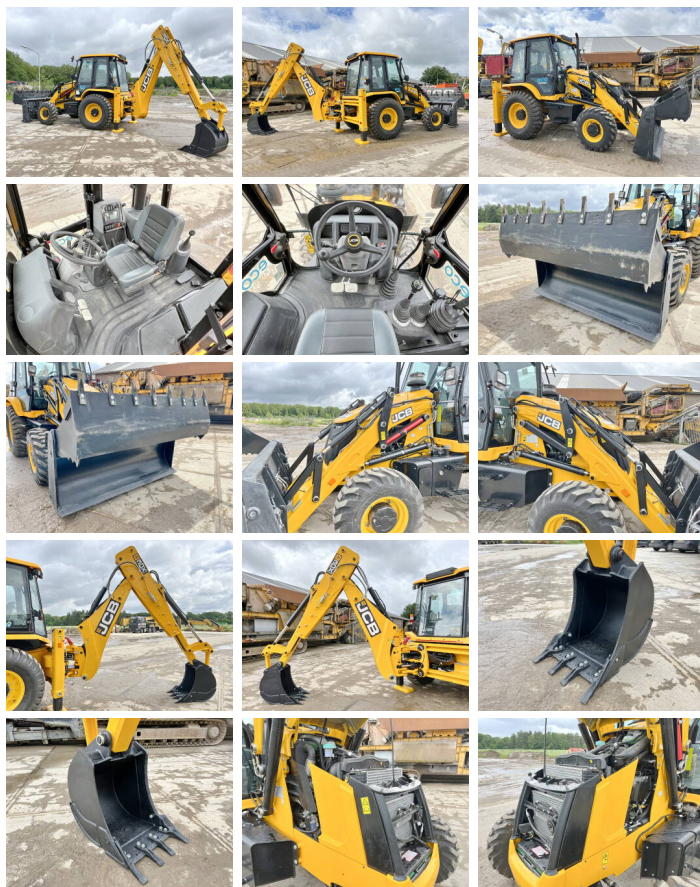

JCB

JCB 3DX / 3CX Super Eco Xpert - Telescopic Boom

€ 64.500xkluzív

Év 2024
Referencia szám BM006013
Óra 4

Algemeen

Típus 3DX / 3CX Super Eco Xpert 4WD - Telescopic Boom
Hely Veldhoven, Netherlands
Certificaat NOT FOR SALE IN EU / NO CE MARK
Available at Boss Machinery! This used JCB 3DX / 3CX Super Eco Xpert 4WD - Telescopic Boom Backhoe Loader from 2024 has an engine power of 55 kW and counts 4 operational hours. The total weight of this JCB 3DX / 3CX Super Eco Xpert 4WD - Telescopic Boom is 7460 kg and the dimensions are 5.80 x 2.42 x 3.00. Furthermore, this 3DX / 3CX Super Eco Xpert 4WD - Telescopic Boom is equipped with Telescopic Arm, Radio, HP Hammer Lines, Légkondicionáló. The JCB Backhoe Loader also has a NOT FOR SALE IN EU / NO CE MARK marking. Do you want more information or do you want to try the JCB 3DX / 3CX Super Eco Xpert 4WD - Telescopic Boom at our yard? Please let us know.

Leírás

Maten / Gewichten

Méretek H*S*M 5.80 x 2.42 x 3.00
Súly 7460

Technische informatie

Fuel Tank: 128L
Drive konfigurációk 4 x 4

Motor informatie

BOSS
MACHINERY