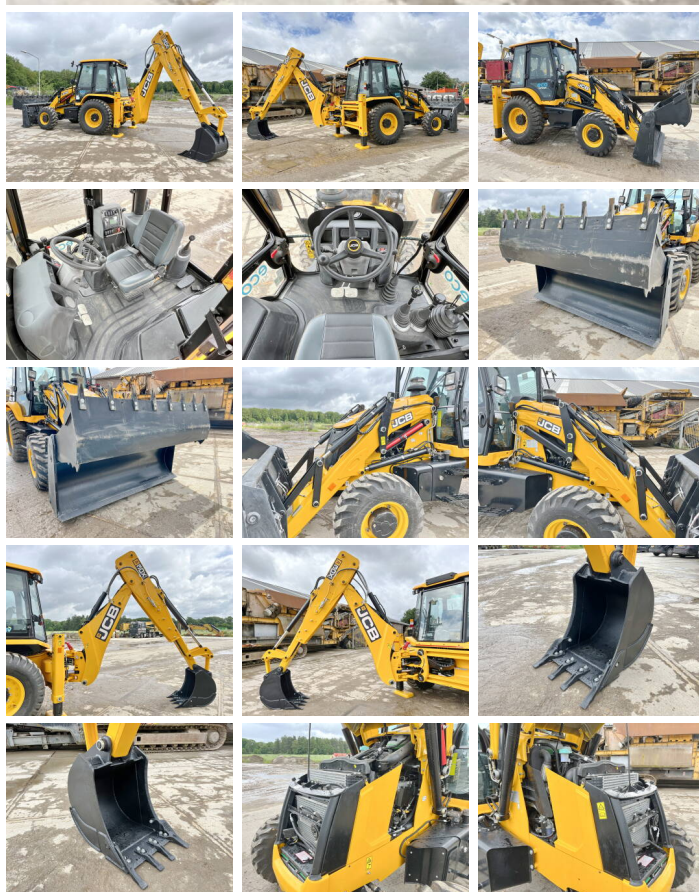

JCB

JCB 3DX / 3CX Super Eco Xpert - Telescopic Boom

€ 64.500xkluzív

Év 2024
Referencia szám BM005937
Óra 4

Algemeen

Típus 3DX / 3CX Super Eco Xpert 4WD - Telescopic Boom
Hely Veldhoven, Netherlands
Certificaat NOT FOR SALE IN EU / NO CE MARK
Available at Boss Machinery! This used JCB 3DX / 3CX Super Eco Xpert 4WD - Telescopic Boom Backhoe Loader from 2024 has an engine power of 55 kW and counts 4 operational hours. The total weight of this JCB 3DX / 3CX Super Eco Xpert 4WD - Telescopic Boom is 7460 kg and the dimensions are 5.80 x 2.42 x 3.00. Furthermore, this 3DX / 3CX Super Eco Xpert 4WD - Telescopic Boom is equipped with HP Hammer Lines, Légkondicionáló, Telescopic Arm, Radio. The JCB Backhoe Loader also has a NOT FOR SALE IN EU / NO CE MARK marking. Do you want more information or do you want to try the JCB 3DX / 3CX Super Eco Xpert 4WD - Telescopic Boom at our yard? Please let us know.

Leírás

Maten / Gewichten

Súly 7460
Méretek H*S*M 5.80 x 2.42 x 3.00

Technische informatie

Fuel Tank: 128L
Drive konfigurációk 4 x 4

Motor informatie

BOSS
MACHINERY

A motor márkája	JCB
A motor modellje	444TA4-55
Hengerek	4
Turbo	
Teljesítmény kW-ban	55

Banden / Rupsen

100%	100%	12.5-18
100%	100%	16.9-28

Opties

HP Hammer Lines
Légkondicionáló
Telescopic Arm
Radio