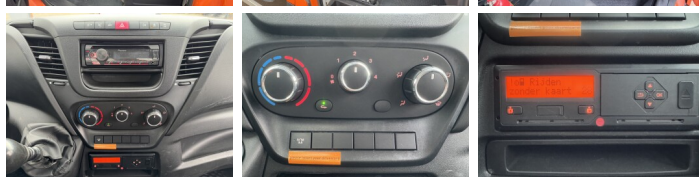

Iveco

Iveco Daily 35C15

BOSS
MACHINERY

€ 15.500xkluzív

Év **2016**
Referencia szám **BV000088**
Mileage **181.545**

Algemeen

Típus Daily 35C15
Hely Veldhoven, Netherlands
Doors 2
Transmission Manual
Total seats 2
1st registration 01-01-2016
Chassis number ZCFC535A90D566001

Leírás Available from stock at Boss Machinery! This 2016 Iveco Daily 35C15 has 181545 kilometers. The total weight of this Iveco Daily 35C15 is 2510 KG and the dimensions are 5.40 x 2.13 x 2.42 M. Furthermore, this Iveco Daily 35C15 is equipped with Air Suspension Seat, Tachograaf, Bluetooth, Taillift, Tow Bar, Radio. Would you like more information or would you like to test the Iveco Daily 35C15 with us? Let us know.

Maten / Gewichten

Súly 2510
GVW 3500
Méretek H*S*M 5.40 x 2.13 x 2.42
Length Plateau 130 cm
Maximális terhelhet?ség 990
Wheel base (cm) 375

Technische informatie

Brakes Disc brakes
Suspension Parabolic
Drive konfigurációk Rear Axle

Motor informatie

Fuel Diesel
Emission Euro 6
Engine power (hp) 150
Engine Capacity (cc) 2287
Hengerek 4