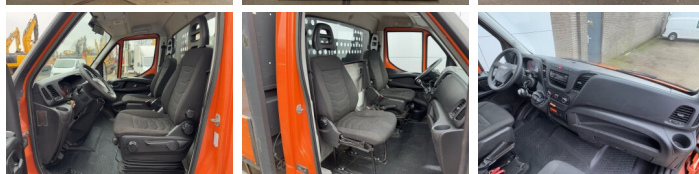

Iveco

Iveco Daily 35C15

BOSS
MACHINERY

€ 15.500xkluzív

Év **2016**
Referencia szám **BV000088**
Mileage **181.545**

Algemeen

Típus Daily 35C15
Hely Veldhoven, Netherlands
Doors 2
Transmission Manual
Total seats 2
1st registration 01-01-2016
Chassis number ZCFC535A90D566001

Leírás Available from stock at Boss Machinery! This 2016 Iveco Daily 35C15 has 181545 kilometers. The total weight of this Iveco Daily 35C15 is 2510 KG and the dimensions are 5.40 x 2.13 x 2.42 M. Furthermore, this Iveco Daily 35C15 is equipped with Air Suspension Seat, Tachograaf, Bluetooth, Taillift, Tow Bar, Radio. Would you like more information or would you like to test the Iveco Daily 35C15 with us? Let us know.

Maten / Gewichten

Súly 2510
GVW 3500
Méretek H*S*M 5.40 x 2.13 x 2.42
Length Plateau 130 cm
Maximális terhelhet?ség 990
Wheel base (cm) 375

Technische informatie

Brakes Disc brakes
Suspension Parabolic
Drive konfigurációk Rear Axle

Motor informatie

Fuel Diesel
Emission Euro 6
Engine power (hp) 150
Engine Capacity (cc) 2287
Hengerek 4