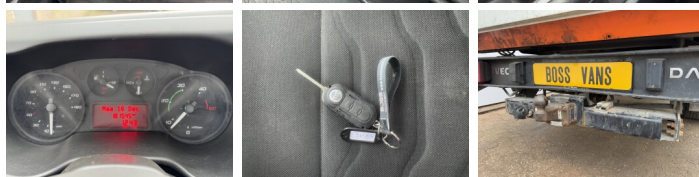

Iveco

Iveco Daily 35C15

BOSS
MACHINERY

€ 15.500xkluzív

Év **2016**
Referencia szám **BV000088**
Mileage **181.545**

Algemeen

Típus Daily 35C15
Hely Veldhoven, Netherlands
Doors 2
Transmission Manual
Total seats 2
1st registration 01-01-2016
Chassis number ZCFC535A90D566001

Leírás Available from stock at Boss Machinery! This 2016 Iveco Daily 35C15 has 181545 kilometers. The total weight of this Iveco Daily 35C15 is 2510 KG and the dimensions are 5.40 x 2.13 x 2.42 M. Furthermore, this Iveco Daily 35C15 is equipped with Air Suspension Seat, Tachograaf, Bluetooth, Taillift, Tow Bar, Radio. Would you like more information or would you like to test the Iveco Daily 35C15 with us? Let us know.

Maten / Gewichten

Súly 2510
GVW 3500
Méretek H*S*M 5.40 x 2.13 x 2.42
Length Plateau 130 cm
Maximális terhelhet?ség 990
Wheel base (cm) 375

Technische informatie

Brakes Disc brakes
Suspension Parabolic
Drive konfigurációk Rear Axle

Motor informatie

Fuel Diesel
Emission Euro 6
Engine power (hp) 150
Engine Capacity (cc) 2287
Hengerek 4