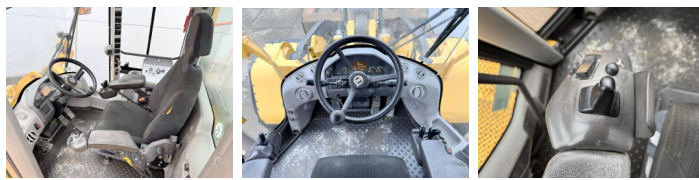

Volvo

Volvo L350F

€ 175.000excl.

Annee de construction **2016**
Numero de reference **BM006503**
Heures **12.671**

Algemeen

Type **L350F**
Emplacement **Veldhoven, Netherlands**
Certificaat **CE**
Chassis nummer **VCEL350F00001840**

Description

Available at Boss Machinery! This Volvo L350F Wheel Loader from 2016 has an engine power of 397 kW and counts 12671 operational hours. The total weight of this Volvo L350F is 56300 kg and the dimensions are 11.90 x 3.95 x 4.17. Furthermore, this L350F is equipped with climatiseur, Heated Seat, Climate Control, Bluetooth, Air Suspension Seat, Heated Mirrors, Camera, Radio, Beacon, AdBlue, Electrical Mirrors, Boomsuspension, Graissage centralisé. The Volvo Wheel Loader also has a CE marking. Do you want more information or do you want to try the Volvo L350F at our yard? Please let us know.

Maten / Gewichten

Poids **56300**
Dimensions L*L*H **11.90 x 3.95 x 4.17**

Technische informatie

Configurations de lecteur **4x4**

Motor informatie

Moteur marque **Volvo**
Moteur type **D16E**
Cylindres **6**
Turbo
Puissance dans kW **397**

BOSS

MACHINERY