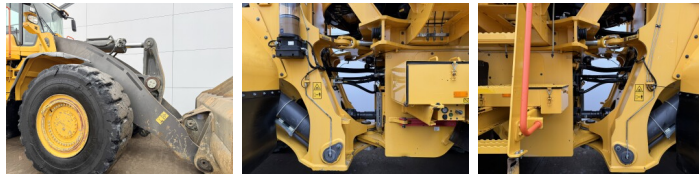

Volvo

Volvo L350F

€ 175.000excl.

Annee de construction **2016**
Numero de reference **BM006503**
Heures **12.671**

Algemeen

Type **L350F**
Emplacement **Veldhoven, Netherlands**
Certificaat **CE**
Chassis nummer **VCEL350F00001840**

Description

Available at Boss Machinery! This Volvo L350F Wheel Loader from 2016 has an engine power of 397 kW and counts 12671 operational hours. The total weight of this Volvo L350F is 56300 kg and the dimensions are 11.90 x 3.95 x 4.17. Furthermore, this L350F is equipped with climatiseur, Heated Seat, Climate Control, Bluetooth, Air Suspension Seat, Heated Mirrors, Camera, Radio, Beacon, AdBlue, Electrical Mirrors, Boomsuspension, Graissage centralisé. The Volvo Wheel Loader also has a CE marking. Do you want more information or do you want to try the Volvo L350F at our yard? Please let us know.

Maten / Gewichten

Poids **56300**
Dimensions L*L*H **11.90 x 3.95 x 4.17**

Technische informatie

Configurations de lecteur **4x4**

Motor informatie

Moteur marque **Volvo**
Moteur type **D16E**
Cylindres **6**
Turbo
Puissance dans kW **397**

BOSS

MACHINERY