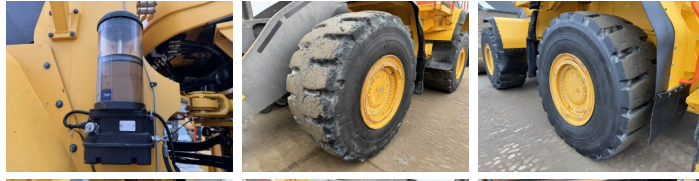

Volvo

Volvo L350F

€ 175.000excl.

Annee de construction **2016**
Numero de reference **BM006503**
Heures **12.671**

Algemeen

Type **L350F**
Emplacement **Veldhoven, Netherlands**
Certificaat **CE**
Chassis nummer **VCEL350F00001840**

Description

Available at Boss Machinery! This Volvo L350F Wheel Loader from 2016 has an engine power of 397 kW and counts 12671 operational hours. The total weight of this Volvo L350F is 56300 kg and the dimensions are 11.90 x 3.95 x 4.17. Furthermore, this L350F is equipped with climatiseur, Heated Seat, Climate Control, Bluetooth, Air Suspension Seat, Heated Mirrors, Camera, Radio, Beacon, AdBlue, Electrical Mirrors, Boomsuspension, Graissage centralisé. The Volvo Wheel Loader also has a CE marking. Do you want more information or do you want to try the Volvo L350F at our yard? Please let us know.

Maten / Gewichten

Poids **56300**
Dimensions L*L*H **11.90 x 3.95 x 4.17**

Technische informatie

Configurations de lecteur **4x4**

Motor informatie

Moteur marque **Volvo**
Moteur type **D16E**
Cylindres **6**
Turbo
Puissance dans kW **397**

BOSS

MACHINERY