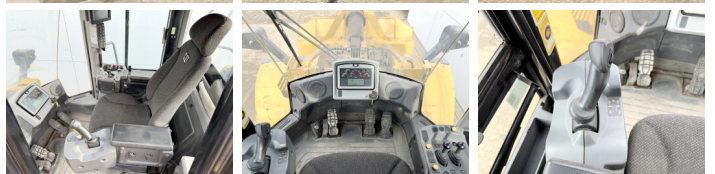

Caterpillar

Caterpillar 972M

BOSS
MACHINERY

€ 119.000excl.

Annee de construction **2016**
Numero de reference **BM006502**
Heures **6.964**

Algemeen

Type 972M
Emplacement Veldhoven, Netherlands
Certificaat CE
Chassis nummer CAT0972MCJPR00805

Description

Available at Boss Machinery! This Caterpillar 972M Wheel Loader from 2016 has an engine power of 247 kW and counts 6964 operational hours. The total weight of this Caterpillar 972M is 24800 kg and the dimensions are 9.60 x 3.30 x 3.58. Furthermore, this 972M is equipped with Joystick steering, Bluetooth, climatiseur, Electrical Mirrors, Radio, Camera, Heated Seat, Backup alarm, Air Suspension Seat, Electrical Opening Door, Parking sensors, Heated Mirrors, Beacon, AdBlue, Climate Control, Boomsuspension, Graissage centralisé. The Caterpillar Wheel Loader also has a CE marking. Do you want more information or do you want to try the Caterpillar 972M at our yard? Please let us know.

Maten / Gewichten

Dimensions L*L*H 9.60 x 3.30 x 3.58
Poids 24800

Technische informatie

German Machine
Configurations de lecteur 4x4

Motor informatie

Moteur marque Caterpillar
Moteur type C9.3
Cylindres 6
Turbo