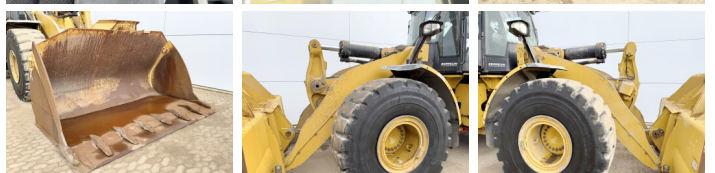

Caterpillar

Caterpillar 972M

BOSS
MACHINERY

€ 119.000excl.

Annee de construction **2016**
Numero de reference **BM006502**
Heures **6.964**

Algemeen

Type 972M
Emplacement Veldhoven, Netherlands
Certificaat CE
Chassis nummer CAT0972MCJPR00805

Description

Available at Boss Machinery! This Caterpillar 972M Wheel Loader from 2016 has an engine power of 247 kW and counts 6964 operational hours. The total weight of this Caterpillar 972M is 24800 kg and the dimensions are 9.60 x 3.30 x 3.58. Furthermore, this 972M is equipped with Joystick steering, Bluetooth, climatiseur, Electrical Mirrors, Radio, Camera, Heated Seat, Backup alarm, Air Suspension Seat, Electrical Opening Door, Parking sensors, Heated Mirrors, Beacon, AdBlue, Climate Control, Boomsuspension, Graissage centralisé. The Caterpillar Wheel Loader also has a CE marking. Do you want more information or do you want to try the Caterpillar 972M at our yard? Please let us know.

Maten / Gewichten

Dimensions L*L*H 9.60 x 3.30 x 3.58
Poids 24800

Technische informatie

German Machine
Configurations de lecteur 4x4

Motor informatie

Moteur marque Caterpillar
Moteur type C9.3
Cylindres 6
Turbo