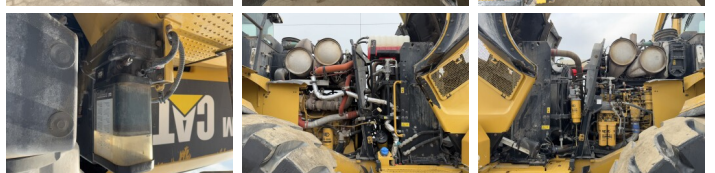

Caterpillar

Caterpillar 972M

BOSS
MACHINERY

€ 119.000excl.

Annee de construction **2016**
Numero de reference **BM006502**
Heures **6.964**

Algemeen

Type 972M
Emplacement Veldhoven, Netherlands
Certificaat CE
Chassis nummer CAT0972MCJPR00805

Description

Available at Boss Machinery! This Caterpillar 972M Wheel Loader from 2016 has an engine power of 247 kW and counts 6964 operational hours. The total weight of this Caterpillar 972M is 24800 kg and the dimensions are 9.60 x 3.30 x 3.58. Furthermore, this 972M is equipped with Joystick steering, Bluetooth, climatiseur, Electrical Mirrors, Radio, Camera, Heated Seat, Backup alarm, Air Suspension Seat, Electrical Opening Door, Parking sensors, Heated Mirrors, Beacon, AdBlue, Climate Control, Boomsuspension, Graissage centralisé. The Caterpillar Wheel Loader also has a CE marking. Do you want more information or do you want to try the Caterpillar 972M at our yard? Please let us know.

Maten / Gewichten

Dimensions L*L*H 9.60 x 3.30 x 3.58
Poids 24800

Technische informatie

German Machine
Configurations de lecteur 4x4

Motor informatie

Moteur marque Caterpillar
Moteur type C9.3
Cylindres 6
Turbo