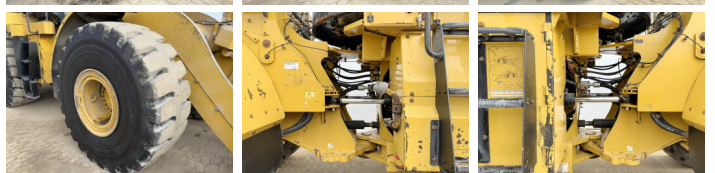

Caterpillar

Caterpillar 972M

BOSS
MACHINERY

€ 119.000excl.

Annee de construction **2016**
Numero de reference **BM006502**
Heures **6.964**

Algemeen

Type 972M
Emplacement Veldhoven, Netherlands
Certificaat CE
Chassis nummer CAT0972MCJPR00805

Description

Available at Boss Machinery! This Caterpillar 972M Wheel Loader from 2016 has an engine power of 247 kW and counts 6964 operational hours. The total weight of this Caterpillar 972M is 24800 kg and the dimensions are 9.60 x 3.30 x 3.58. Furthermore, this 972M is equipped with Joystick steering, Bluetooth, climatiseur, Electrical Mirrors, Radio, Camera, Heated Seat, Backup alarm, Air Suspension Seat, Electrical Opening Door, Parking sensors, Heated Mirrors, Beacon, AdBlue, Climate Control, Boomsuspension, Graissage centralisé. The Caterpillar Wheel Loader also has a CE marking. Do you want more information or do you want to try the Caterpillar 972M at our yard? Please let us know.

Maten / Gewichten

Dimensions L*L*H 9.60 x 3.30 x 3.58
Poids 24800

Technische informatie

German Machine
Configurations de lecteur 4x4

Motor informatie

Moteur marque Caterpillar
Moteur type C9.3
Cylindres 6
Turbo