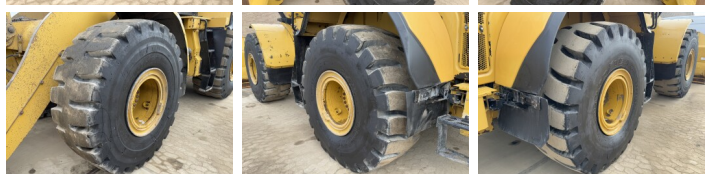

Caterpillar

Caterpillar 972M

BOSS
MACHINERY

€ 119.000excl.

Annee de construction **2016**
Numero de reference **BM006502**
Heures **6.964**

Algemeen

Type 972M
Emplacement Veldhoven, Netherlands
Certificaat CE
Chassis nummer CAT0972MCJPR00805

Description

Available at Boss Machinery! This Caterpillar 972M Wheel Loader from 2016 has an engine power of 247 kW and counts 6964 operational hours. The total weight of this Caterpillar 972M is 24800 kg and the dimensions are 9.60 x 3.30 x 3.58. Furthermore, this 972M is equipped with Joystick steering, Bluetooth, climatiseur, Electrical Mirrors, Radio, Camera, Heated Seat, Backup alarm, Air Suspension Seat, Electrical Opening Door, Parking sensors, Heated Mirrors, Beacon, AdBlue, Climate Control, Boomsuspension, Graissage centralisé. The Caterpillar Wheel Loader also has a CE marking. Do you want more information or do you want to try the Caterpillar 972M at our yard? Please let us know.

Maten / Gewichten

Dimensions L*L*H 9.60 x 3.30 x 3.58
Poids 24800

Technische informatie

German Machine
Configurations de lecteur 4x4

Motor informatie

Moteur marque Caterpillar
Moteur type C9.3
Cylindres 6
Turbo