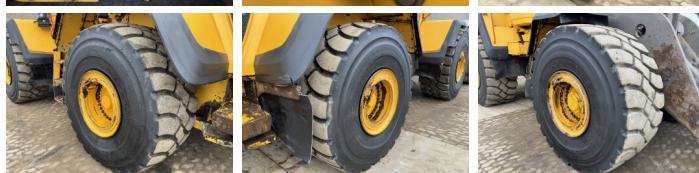

Description

Available at Boss Machinery! This Volvo L220H Wheel Loader from 2019 has an engine power of 279 kW and counts 17438 operational hours. Always worked in The Netherlands. The total weight of this Volvo L220H is 35500 kg and the dimensions are 9.37 x 3.43 x 3.67. Furthermore, this L220H is equipped with Camera, Backup alarm, AdBlue, Heated Seat, climatiseur, Radio, Climate Control, Beacon, Air Suspension Seat, Pressurised Cabin, Graissage centralisé, Boomsuspension. The Volvo Wheel Loader also has a CE marking. Do you want more information or do you want to try the Volvo L220H at our yard? Please let us know.

BOSS

MACHINERY

Banden / Rupsen

50%	50%	29.5R25
50%	50%	29.5R25

Opties

Camera

Backup alarm

AdBlue