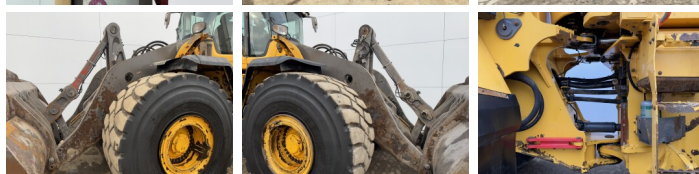

Description

Available at Boss Machinery! This Volvo L220H Wheel Loader from 2019 has an engine power of 279 kW and counts 17438 operational hours. Always worked in The Netherlands. The total weight of this Volvo L220H is 35500 kg and the dimensions are 9.37 x 3.43 x 3.67. Furthermore, this L220H is equipped with Camera, Backup alarm, AdBlue, Heated Seat, climatiseur, Radio, Climate Control, Beacon, Air Suspension Seat, Pressurised Cabin, Graissage centralisé, Boomsuspension. The Volvo Wheel Loader also has a CE marking. Do you want more information or do you want to try the Volvo L220H at our yard? Please let us know.

BOSS

MACHINERY

Banden / Rupsen

50%	50%	29.5R25
50%	50%	29.5R25

Opties

Camera

Backup alarm

AdBlue